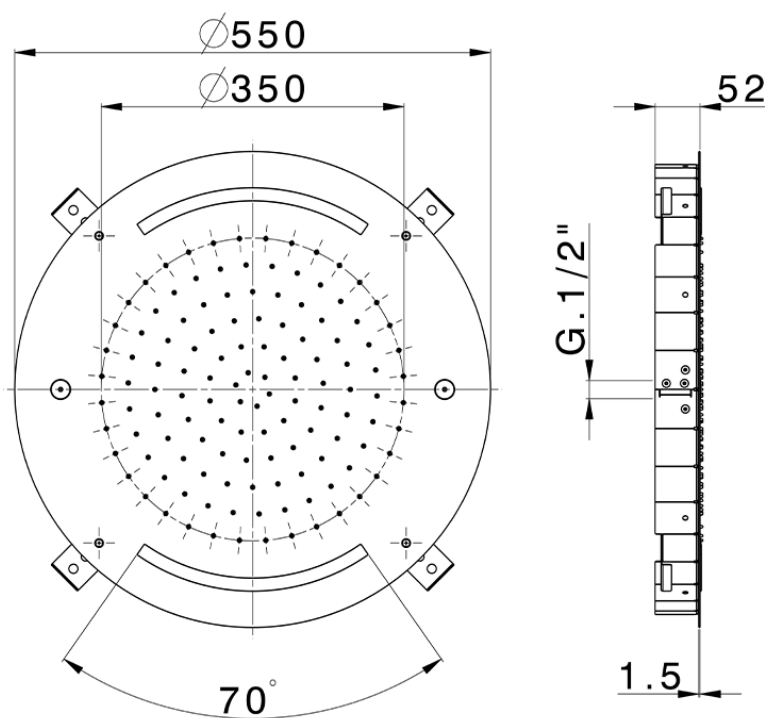

## Ø 550 mm Chromotherapy Ceiling showerhead WELLNESS\_ZS0C0040

ZS0C0040

<https://en.cisal.it/o-550-mm-chromotherapy-ceiling-showerhead-wellness-zs0c0040>

2026-06-14