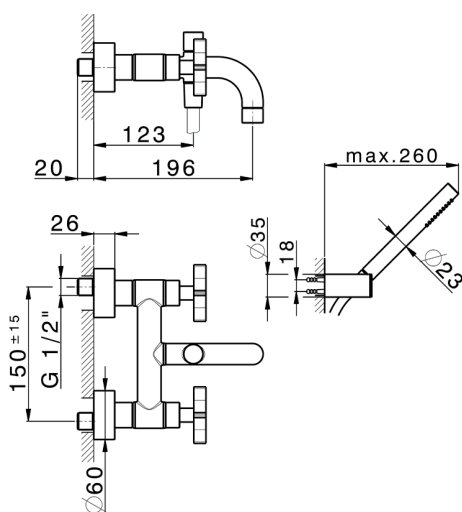

CHARACTERISTICS

2025-04-22