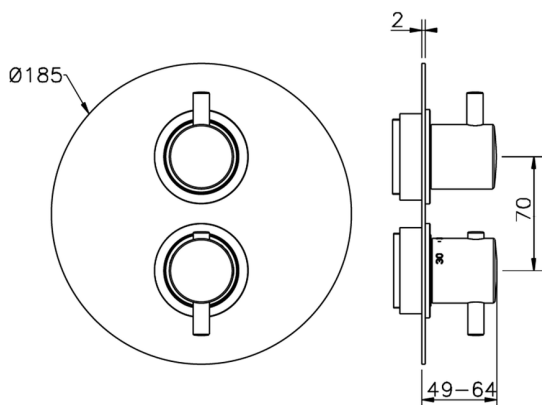

Exposed part for con.thermo.shower valve, 3-outlet LESS MINIMAL_LN018200

MODEL **LN018200**

Exposed part for con.thermo.shower valve,
3-outlet,with 3 outlet devistop,without concealed
part,for item ZA018201

AVAILABLE FINISHINGS

- **21** 21 Chrome
- **2F** 2F Brushed Nickel
- **40** 40 Matt Black
- **4Q** 4Q Matt White

CHARACTERISTICS

Installation **Concealed**
Required concealed parts **ZA018201**

Thermostatic

The Cisal thermostatic is your personal water manager, helping you to handle, control and save water and energy.