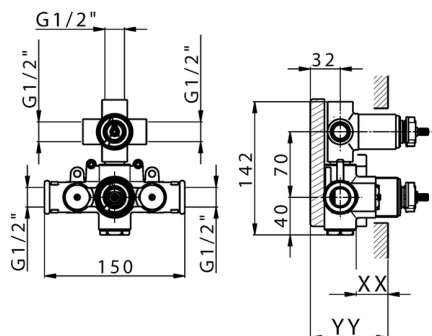

AVAILABLE FINISHINGS

CHARACTERISTICS

Concealed **1**
 Cartridge Spare Parts **24.04A.PP**
8x20 Plus P Thermostatic Valve

Piastra/Plate/Plaque/Platte/Placa
 2-3mm: XX 25-40 YY 76-91
 10 mm: XX 16-31 YY 65-80