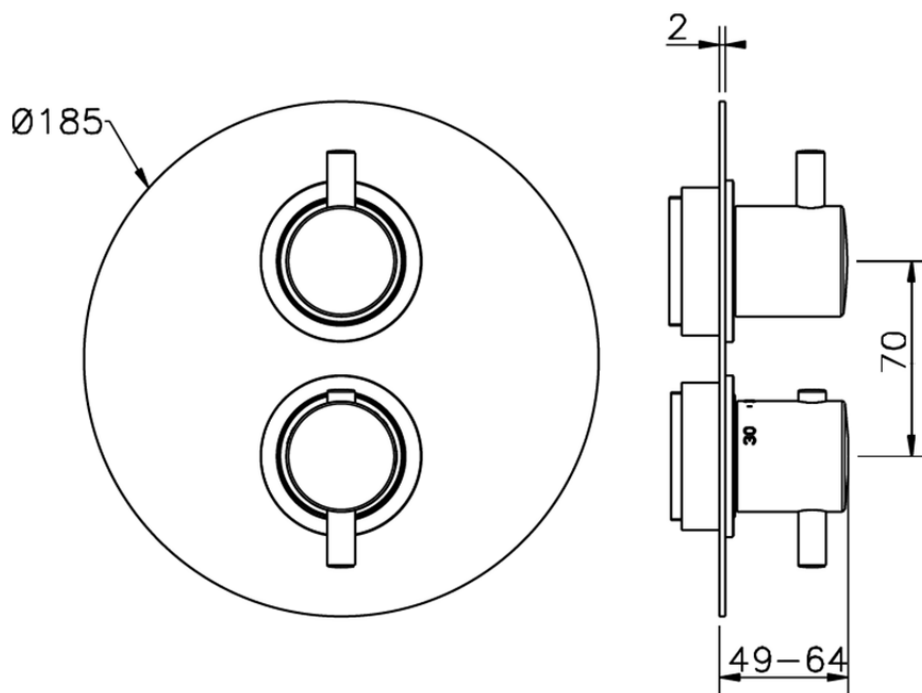

Exposed part for con.thermo.shower valve, 3-outlet LESS MINIMAL_LN018200

LN018200

<https://en.cisal.it/exposed-part-for-con-thermo-shower-valve-3-outlet-less-minimal-ln018200>

Piastra/Plate/Plaque/Platte/Placa

2-3mm: XX 25-40 YY 76-91

10 mm: XX 16-31 YY 65-80

ZA018201

<https://en.cisal.it/concealed-thermostatic-shower-valve-3-outlets-concealed-za018201>

2026-04-25