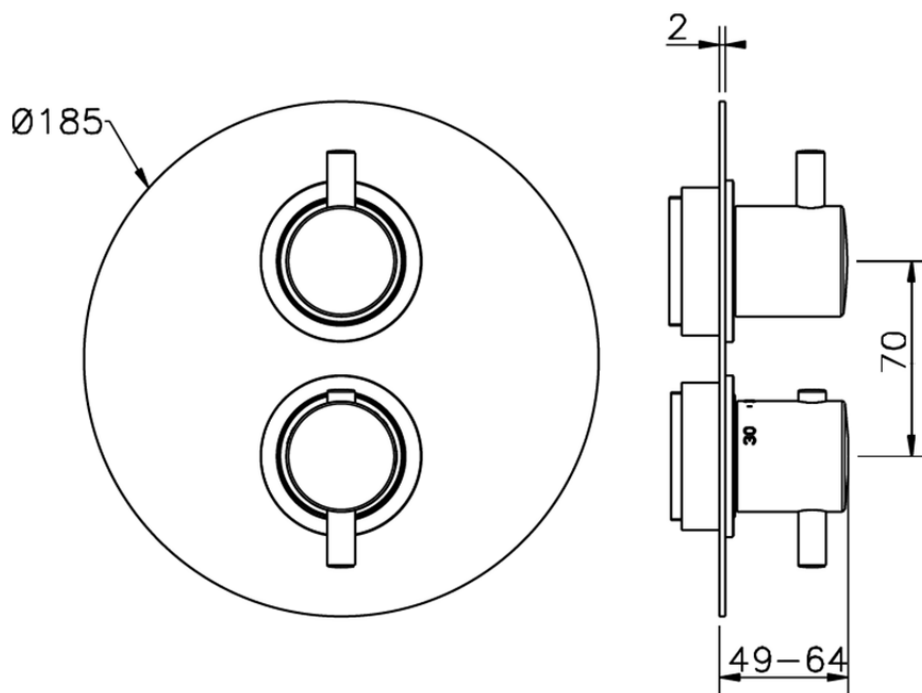

## Exposed part for con.thermo.shower valve, 3-outlet LESS MINIMAL\_LN018200

LN018200

<https://en.cisal.it/exposed-part-for-con-thermo-shower-valve-3-outlet-less-minimal-ln018200>

Piastra/Plate/Plaque/Platte/Placa

2-3mm: XX 25-40 YY 76-91

10 mm: XX 16-31 YY 65-80

ZA018201

<https://en.cisal.it/concealed-thermostatic-shower-valve-3-outlets-concealed-za018201>

2026-05-19