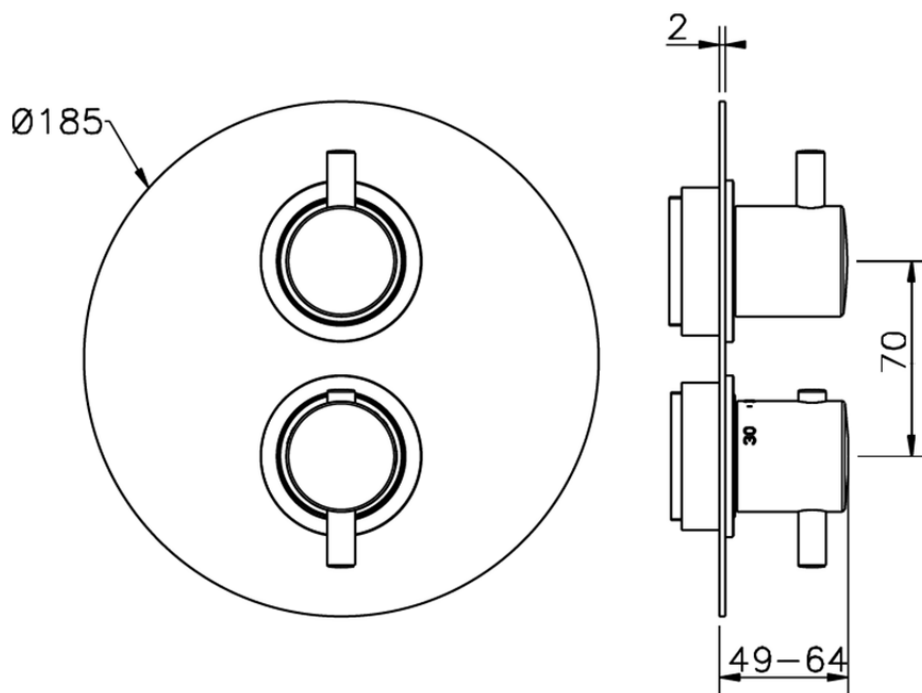

Exposed part for con.thermo.shower valve, 3-outlet LESS MINIMAL_LN018200

LN018200

<https://en.cisal.it/exposed-part-for-con-thermo-shower-valve-3-outlet-less-minimal-ln018200>

Piastra/Plate/Plaque/Platte/Placa

2-3mm: XX 25-40 YY 76-91

10 mm: XX 16-31 YY 65-80

ZA018201

<https://en.cisal.it/concealed-thermostatic-shower-valve-3-outlets-concealed-za018201>

2026-06-29