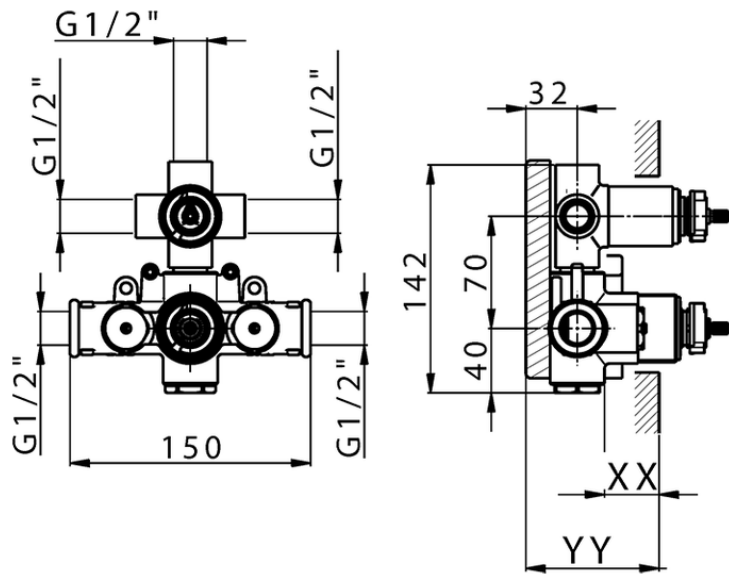

Exposed part for con.thermo.shower valve, 3-outlet LESS MINIMAL_LN018200

LN018200

<https://en.cisal.it/exposed-part-for-con-thermo-shower-valve-3-outlet-less-minimal-ln018200>

Piastra/Plate/Plaque/Platte/Placa

2-3mm: XX 25-40 YY 76-91

10 mm: XX 16-31 YY 65-80

ZA018201

<https://en.cisal.it/concealed-thermostatic-shower-valve-3-outlets-concealed-za018201>

2026-06-08