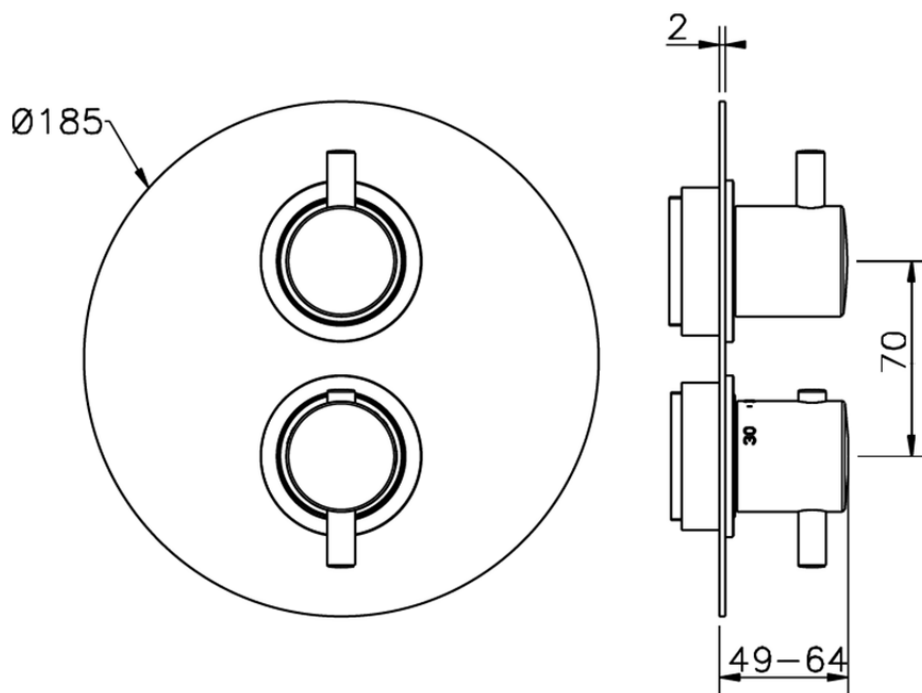

Exposed part for con.thermo.shower valve, 3-outlet LESS MINIMAL_LN018200

LN018200

<https://en.cisal.it/exposed-part-for-con-thermo-shower-valve-3-outlet-less-minimal-ln018200>

Piastra/Plate/Plaque/Platte/Placa

2-3mm: XX 25-40 YY 76-91

10 mm: XX 16-31 YY 65-80

ZA018201

<https://en.cisal.it/concealed-thermostatic-shower-valve-3-outlets-concealed-za018201>

2026-06-08