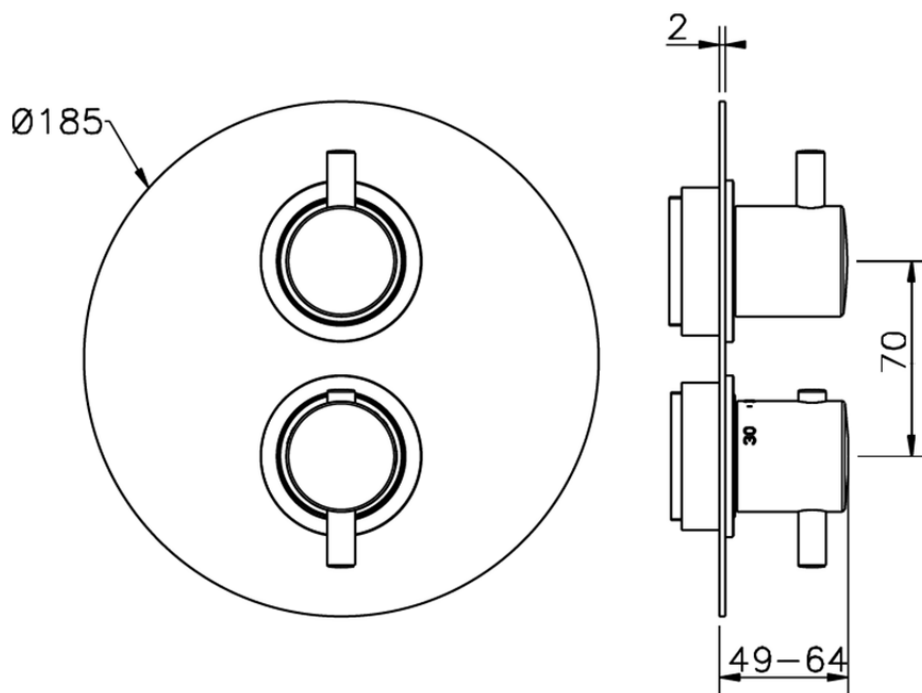

Exposed part for con.thermo.shower valve, 3-outlet LESS MINIMAL_LN018200

LN018200

<https://en.cisal.it/exposed-part-for-con-thermo-shower-valve-3-outlet-less-minimal-ln018200>

Piastra/Plate/Plaque/Platte/Placa

2-3mm: XX 25-40 YY 76-91

10 mm: XX 16-31 YY 65-80

ZA018201

<https://en.cisal.it/concealed-thermostatic-shower-valve-3-outlets-concealed-za018201>

2026-06-13