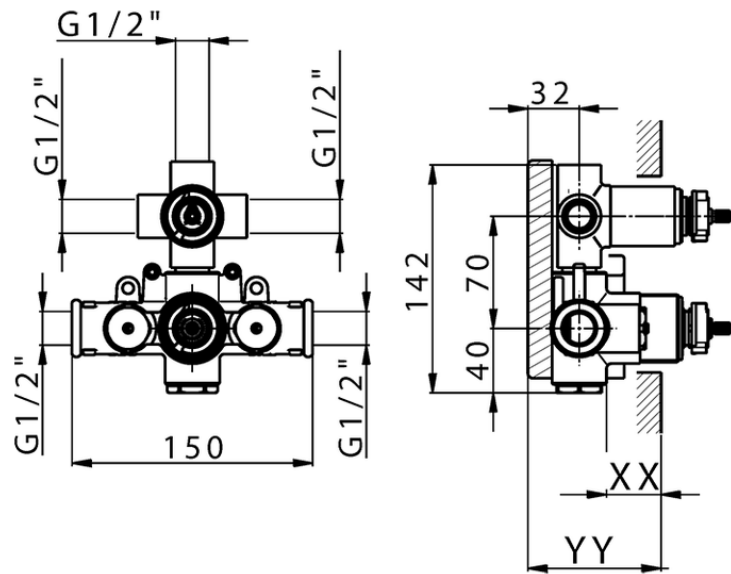

Exposed part for con.thermo.shower valve, 3-outlet LESS MINIMAL_LN018200

LN018200

<https://en.cisal.it/exposed-part-for-con-thermo-shower-valve-3-outlet-less-minimal-ln018200>

Piastra/Plate/Plaque/Platte/Placa

2-3mm: XX 25-40 YY 76-91

10 mm: XX 16-31 YY 65-80

ZA018201

<https://en.cisal.it/concealed-thermostatic-shower-valve-3-outlets-concealed-za018201>

2026-04-26