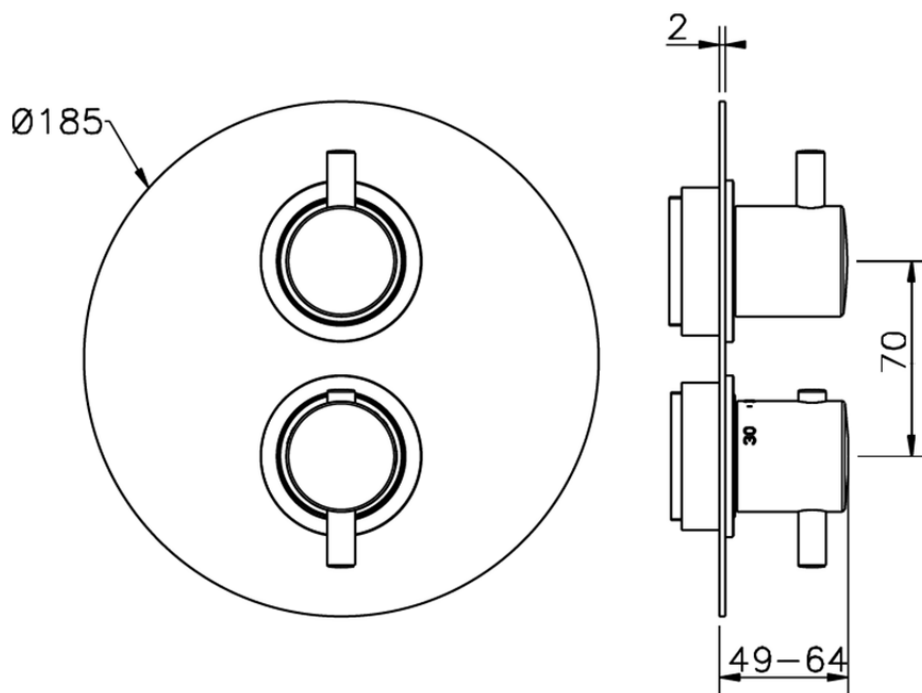

Exposed part for con.thermo.shower valve, 3-outlet LESS MINIMAL_LN018200

LN018200

<https://en.cisal.it/exposed-part-for-con-thermo-shower-valve-3-outlet-less-minimal-ln018200>

Piastra/Plate/Plaque/Platte/Placa

2-3mm: XX 25-40 YY 76-91

10 mm: XX 16-31 YY 65-80

ZA018201

<https://en.cisal.it/concealed-thermostatic-shower-valve-3-outlets-concealed-za018201>

2026-04-26