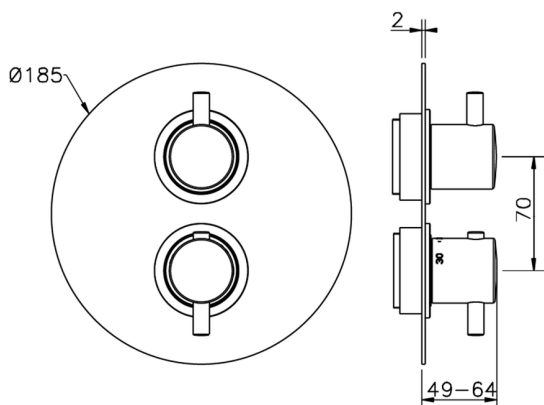

Exposed part for con.thermo.shower valve, 3-outlet LESS MINIMAL_LN018200

MODEL **LN018200**

Exposed part for con.thermo.shower valve,
3-outlet,with 3 outlet deviastop,without concealed
part,for item ZA018201

AVAILABLE FINISHINGS

- **21** 21 Chrome
- **2F** 2F Brushed Nickel
- **40** 40 Matt Black
- **4Q** 4Q Matt White

CHARACTERISTICS

Installation **Concealed**
Required concealed parts **ZA018201**

Thermostatic

The Cisal thermostatic is your personal water manager, helping you to handle, control and save water and energy.