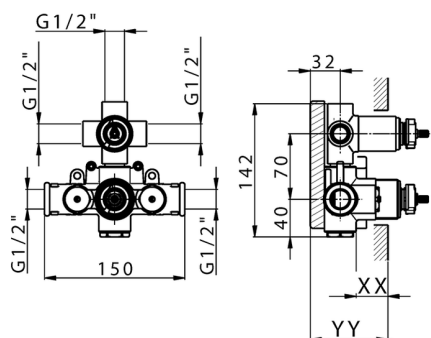

AVAILABLE FINISHINGS

CHARACTERISTICS

Concealed **1**
 Cartridge Spare Parts **24.04A.PP**
8x20 Plus P Thermostatic Valve

Piastra/Plate/Plaque/Platte/Placa
 2-3mm: XX 25-40 YY 76-91
 10 mm: XX 16-31 YY 65-80