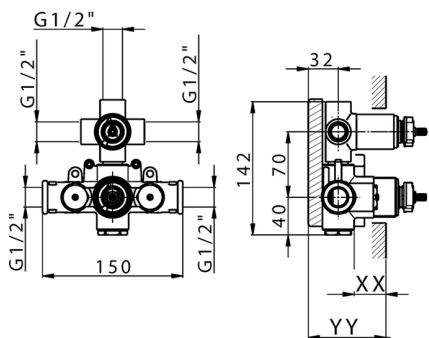

AVAILABLE FINISHINGS

CHARACTERISTICS

Concealed **1**
 Cartridge Spare Parts **24.04A.PP**
8x20 Plus P Thermostatic Valve

Piastra/Plate/Plaque/Platte/Placa
 2-3mm: XX 25-40 YY 76-91
 10 mm: XX 16-31 YY 65-80