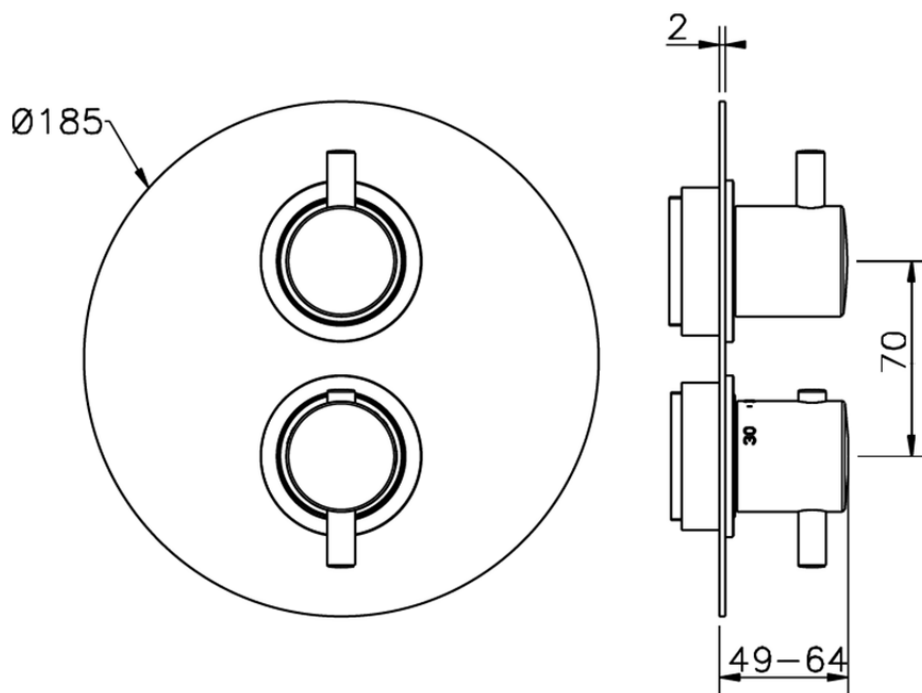

Exposed part for con.thermo.shower valve, 3-outlet LESS MINIMAL_LN018200

LN018200

<https://en.cisal.it/exposed-part-for-con-thermo-shower-valve-3-outlet-less-minimal-ln018200>

Piastra/Plate/Plaque/Platte/Placa

2-3mm: XX 25-40 YY 76-91

10 mm: XX 16-31 YY 65-80

ZA018201

<https://en.cisal.it/concealed-thermostatic-shower-valve-3-outlets-concealed-za018201>

2026-06-14