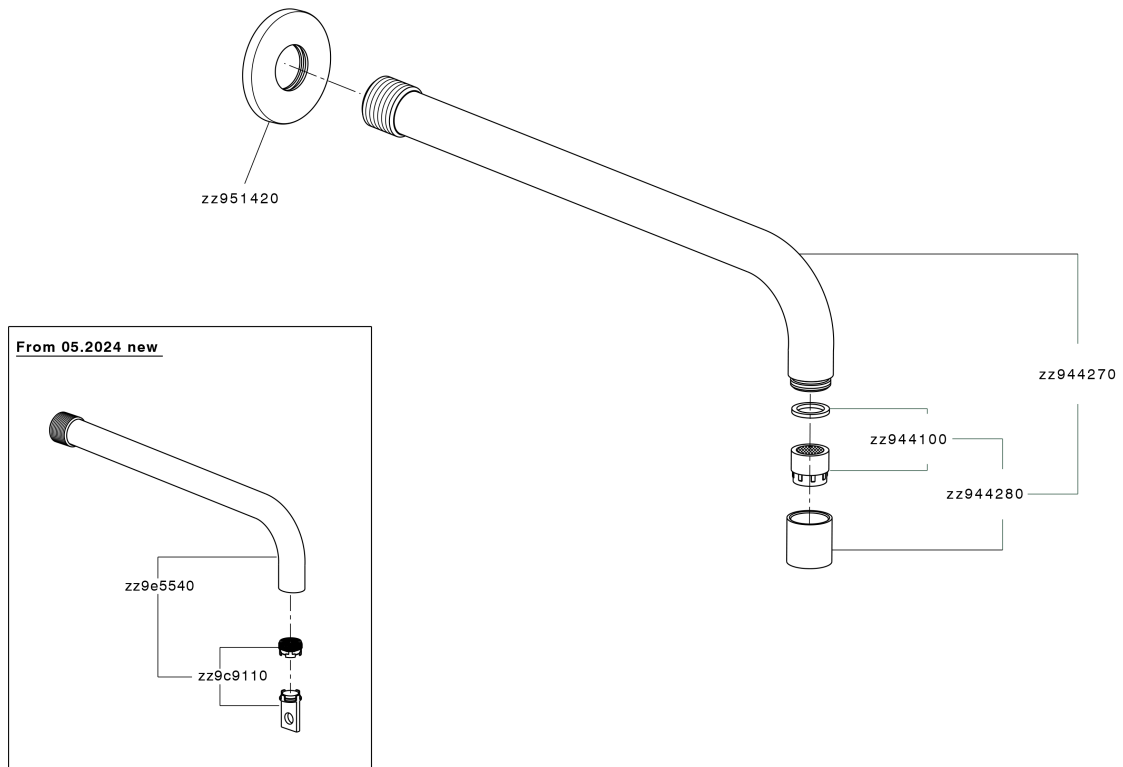

## Filler Spout COMPONENTS\_ZA002251

MODEL **ZA002251**

Filler Spout, 260 mm Filler, 1/2" M connection

## Filler Spout COMPONENTS\_ZA002251

ZA002251

<https://en.cisal.it/filler-spout-components-za002251>

2025-01-02