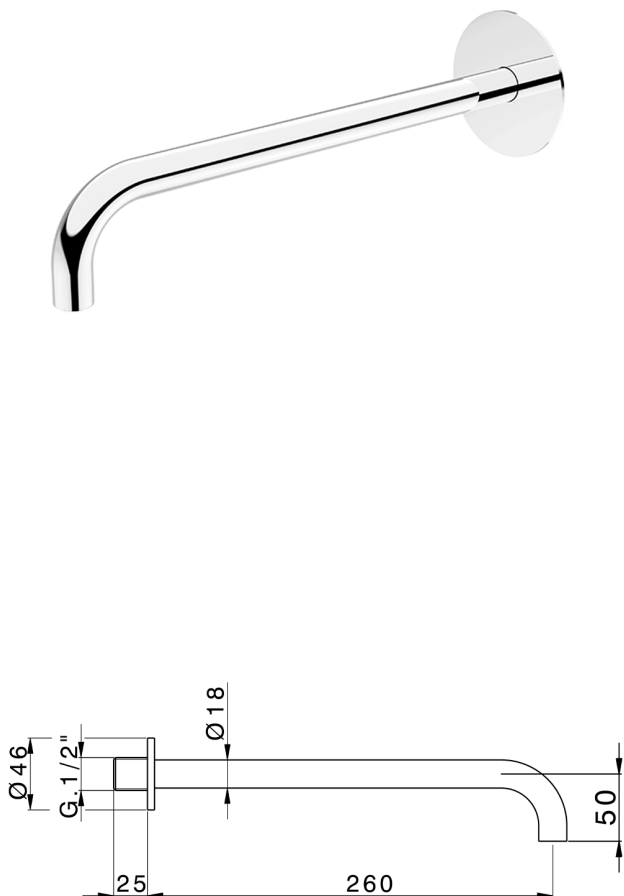

## Filler Spout COMPONENTS\_ZA002251

MODEL **ZA002251**

Filler Spout, 260 mm Filler, 1/2" M connection

## Filler Spout COMPONENTS\_ZA002251

ZA002251

<https://en.cisal.it/filler-spout-components-za002251>

2025-01-02