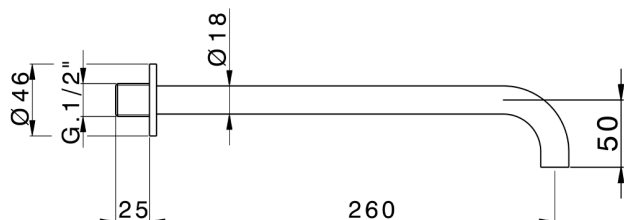

Filler Spout COMPONENTS_ZA002251

MODEL **ZA002251**

Filler Spout, 260 mm Filler, 1/2" M connection

AVAILABLE FINISHINGS

- **21** 21 Chrome
- **2F** 2F Brushed Nickel
- **40** 40 Matt Black
- **4Q** 4Q Matt White

CHARACTERISTICS