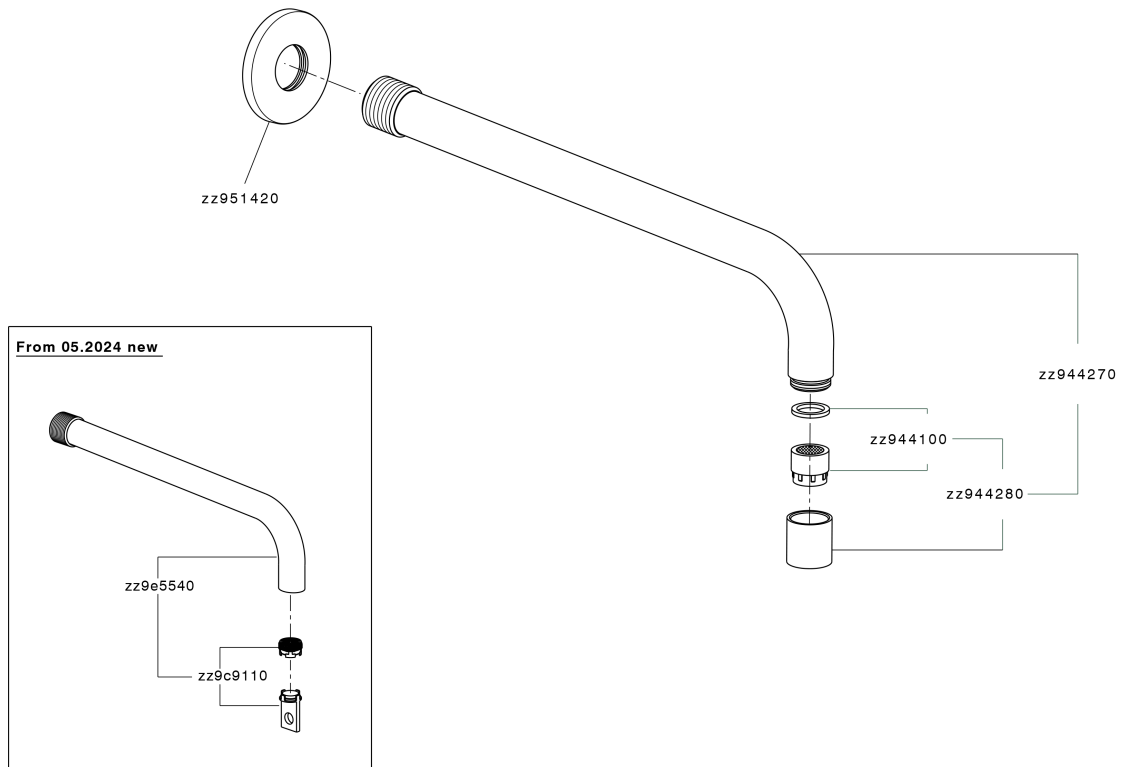

## Filler Spout COMPONENTS\_ZA002251

MODEL **ZA002251**

Filler Spout, 260 mm Filler, 1/2" M connection

## Filler Spout COMPONENTS\_ZA002251

ZA002251

<https://en.cisal.it/filler-spout-components-za002251>

2025-01-05