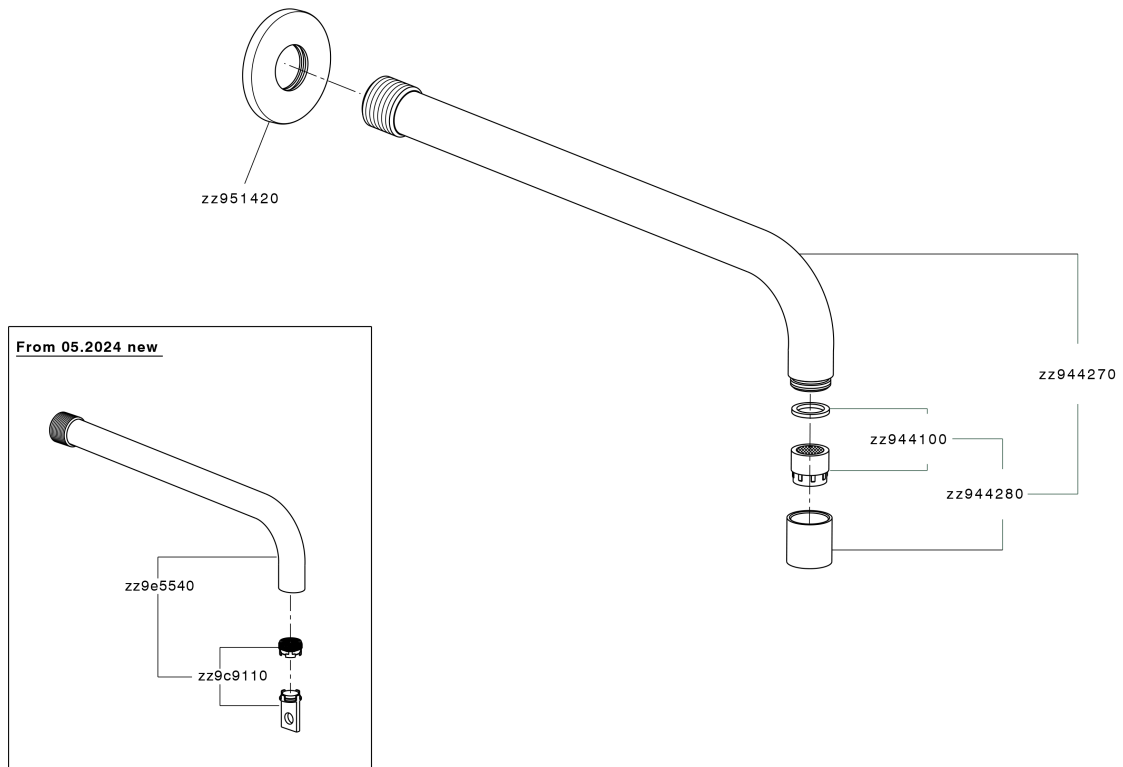

Filler Spout COMPONENTS_ZA002251

MODEL **ZA002251**

Filler Spout, 260 mm Filler, 1/2" M connection

AVAILABLE FINISHINGS

-  **21** 21 Chrome
-  **2F** 2F Brushed Nickel
-  **40** 40 Matt Black
-  **4Q** 4Q Matt White

CHARACTERISTICS

Filler Spout COMPONENTS_ZA002251

ZA002251

<https://en.cisal.it/filler-spout-components-za002251>

2025-01-05