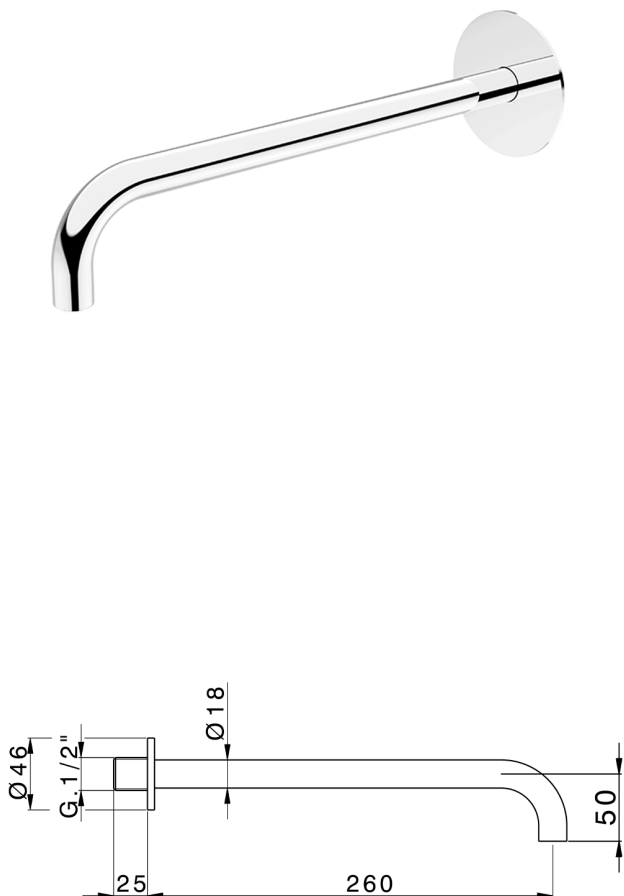

Filler Spout COMPONENTS_ZA002251

MODEL **ZA002251**

Filler Spout, 260 mm Filler, 1/2" M connection

AVAILABLE FINISHINGS

-  **21** 21 Chrome
-  **2F** 2F Brushed Nickel
-  **40** 40 Matt Black
-  **4Q** 4Q Matt White

CHARACTERISTICS

Filler Spout COMPONENTS_ZA002251

ZA002251

<https://en.cisal.it/filler-spout-components-za002251>

2025-01-05