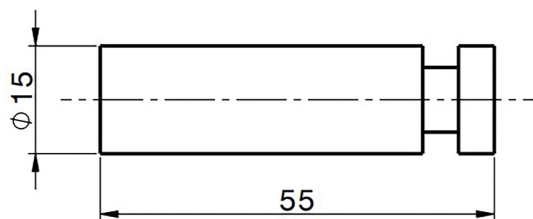

## Single hook XION\_XI090711

MODEL **XI090711**

Single hook,Inox AISI 304

AVAILABLE FINISHINGS

**D1** D1 Brushed Inox

CHARACTERISTICS

2024-12-22