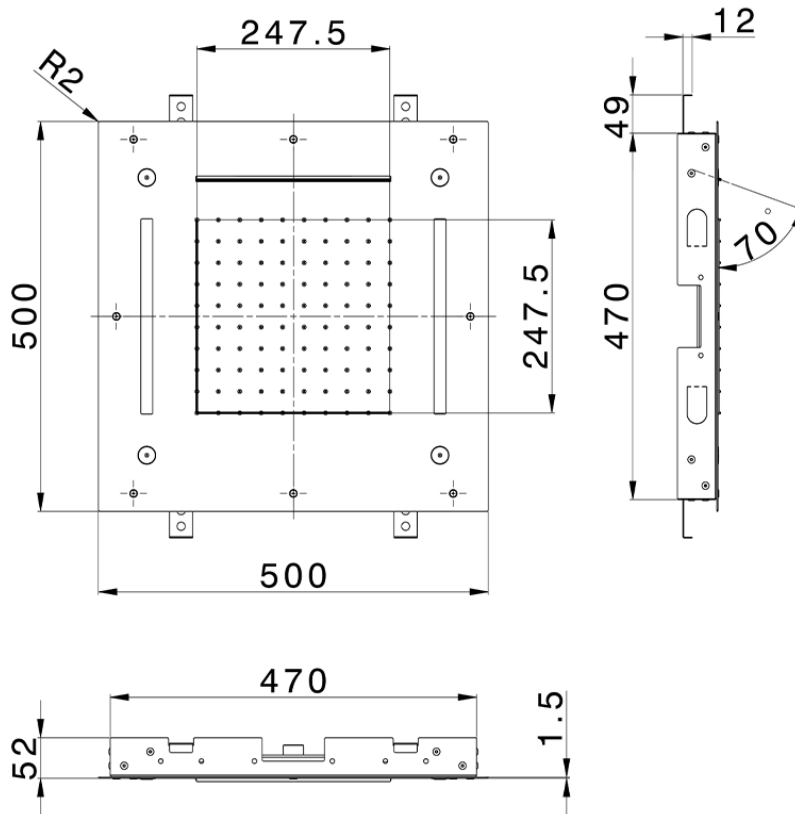

500x500 mm Chromotherapy Ceiling showerhead WELLNESS_ZS0C0080

ZS0C0080

<https://en.cisal.it/500x500-mm-chromotherapy-ceiling-showerhead-wellness-zs0c0080>

2026-05-17