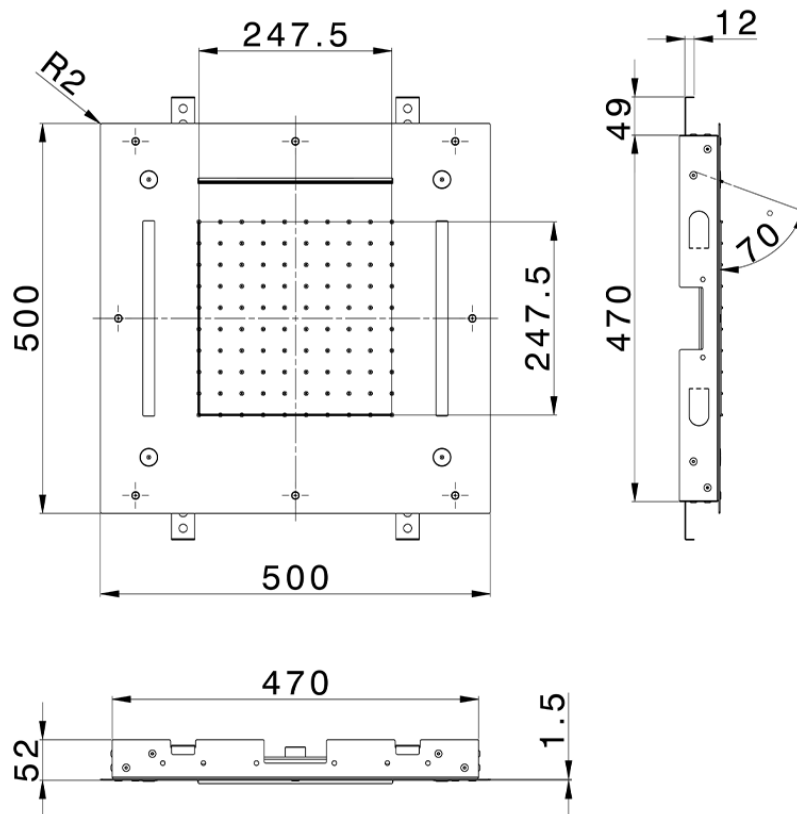

## 500x500 mm Chromotherapy Ceiling showerhead WELLNESS\_ZS0C0080

ZS0C0080

<https://en.cisal.it/500x500-mm-chromotherapy-ceiling-showerhead-wellness-zs0c0080>

2026-04-26