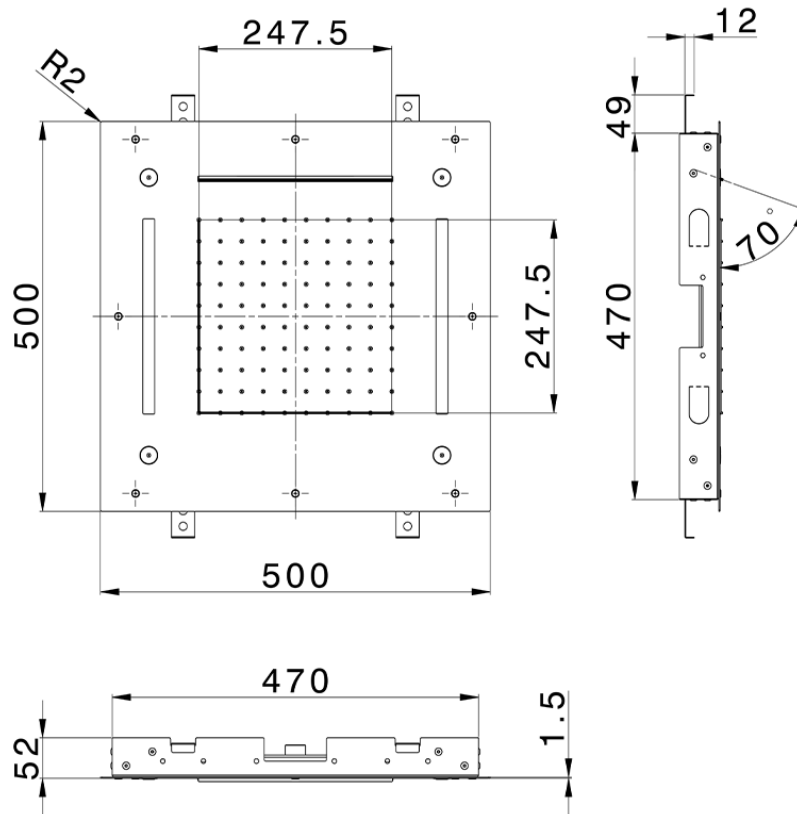

500x500 mm Chromotherapy Ceiling showerhead WELLNESS_ZS0C0080

ZS0C0080

<https://en.cisal.it/500x500-mm-chromotherapy-ceiling-showerhead-wellness-zs0c0080>

2026-06-14