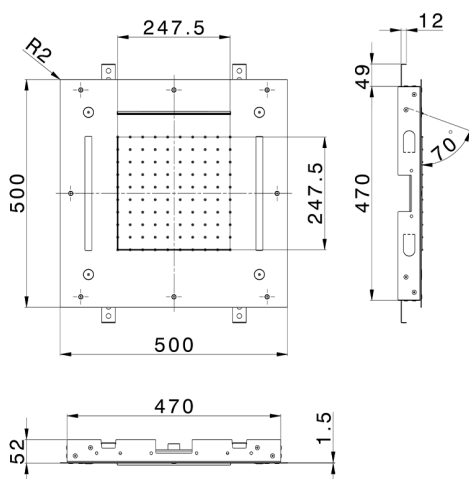

500x500 mm Chromotherapy Ceiling showerhead WELLNESS_ZS0C0080

MODEL **ZS0C0080**

500x500 mm Chromotherapy Ceiling showerhead, rain, spaying functions, waterfall, chromotherapy functions, with remote control included, Stainless Steel AISI 304

AVAILABLE FINISHINGS

- **D1** D1 Brushed Inox
- **40** 40 Matt Black
- **4Q** 4Q Matt White
- **5G** 5G Rose Gold
- **D2** D2 Polished Inox

CHARACTERISTICS

2026-04-26