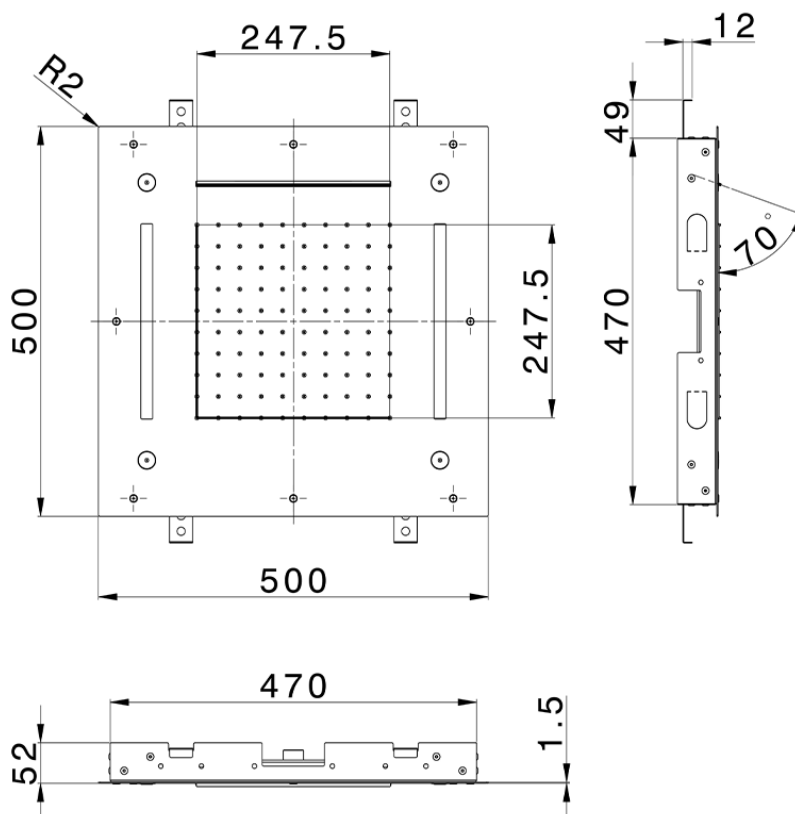

500x500 mm Chromotherapy Ceiling showerhead WELLNESS_ZS0C0080

ZS0C0080

<https://en.cisal.it/500x500-mm-chromotherapy-ceiling-showerhead-wellness-zs0c0080>

2026-04-06