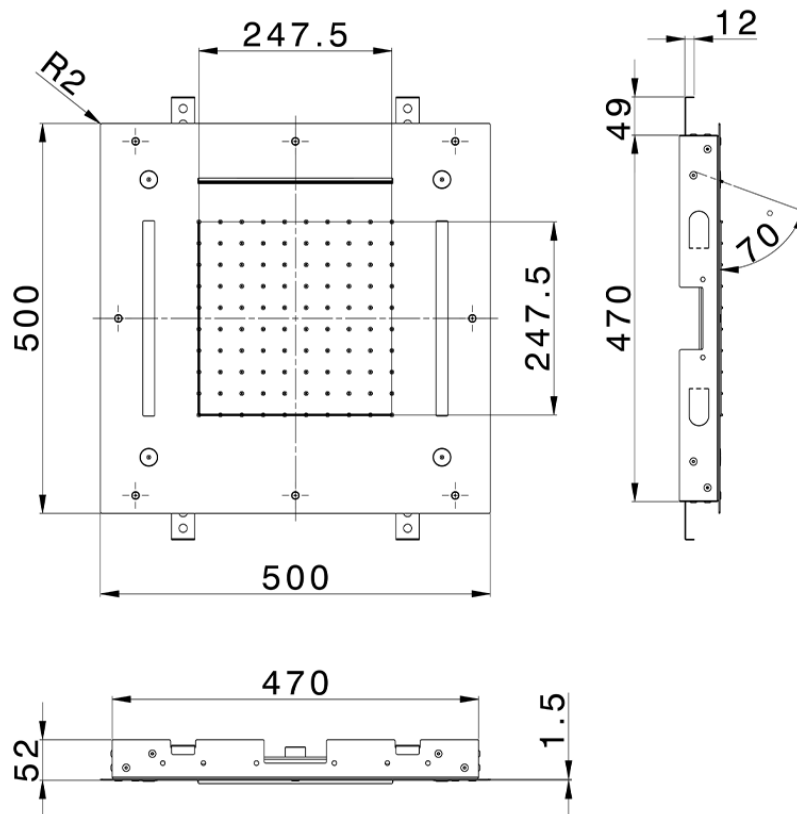

500x500 mm Chromotherapy Ceiling showerhead WELLNESS_ZS0C0080

ZS0C0080

<https://en.cisal.it/500x500-mm-chromotherapy-ceiling-showerhead-wellness-zs0c0080>

2026-05-17