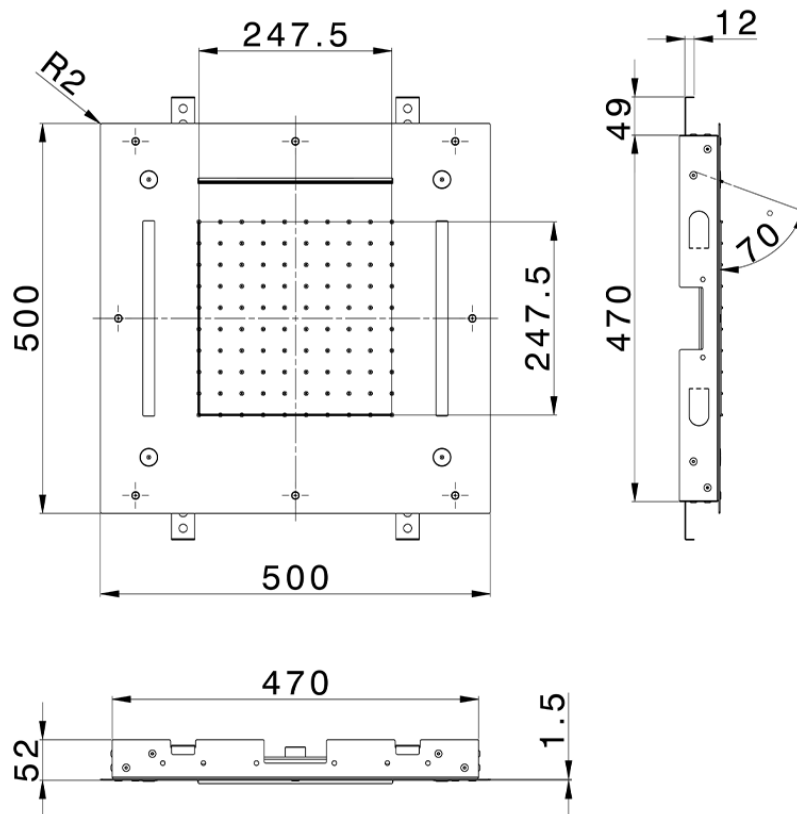

## 500x500 mm Chromotherapy Ceiling showerhead WELLNESS\_ZS0C0080

ZS0C0080

<https://en.cisal.it/500x500-mm-chromotherapy-ceiling-showerhead-wellness-zs0c0080>

2026-06-16