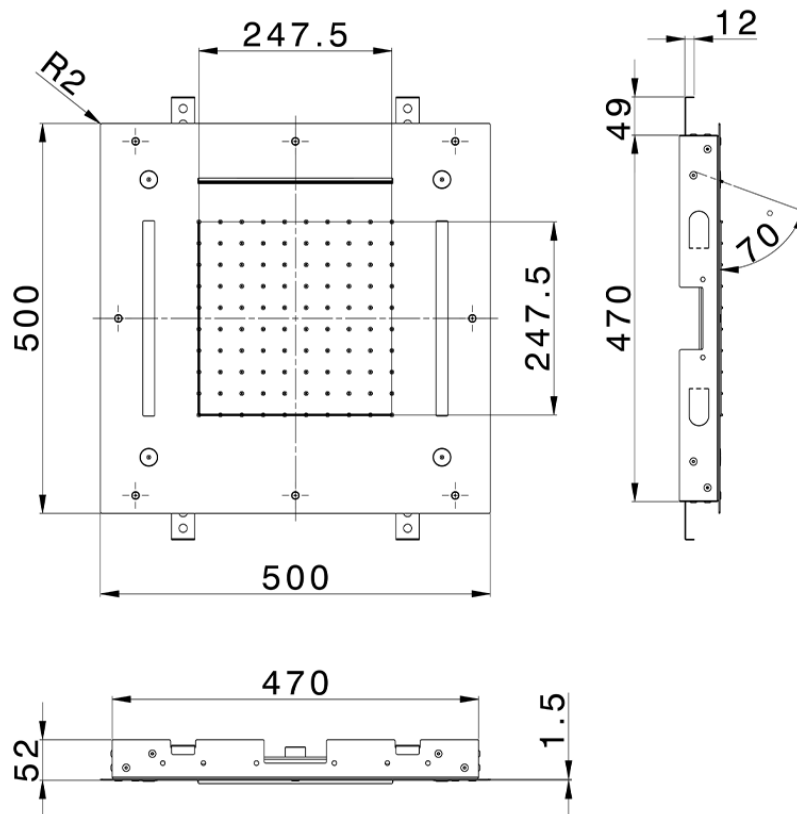

500x500 mm Chromotherapy Ceiling showerhead WELLNESS_ZS0C0080

ZS0C0080

<https://en.cisal.it/500x500-mm-chromotherapy-ceiling-showerhead-wellness-zs0c0080>

2026-06-13