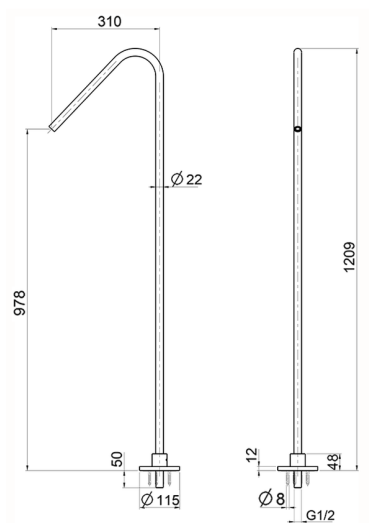

## Standing floor mounted spout XION\_ZA001280

MODEL **ZA001280**

Standing floor mounted spout, 930 mm  
Length, without mixer, Inox AISI 316L

AVAILABLE FINISHINGS

**D1** D1 Brushed Inox

CHARACTERISTICS

2024-12-22