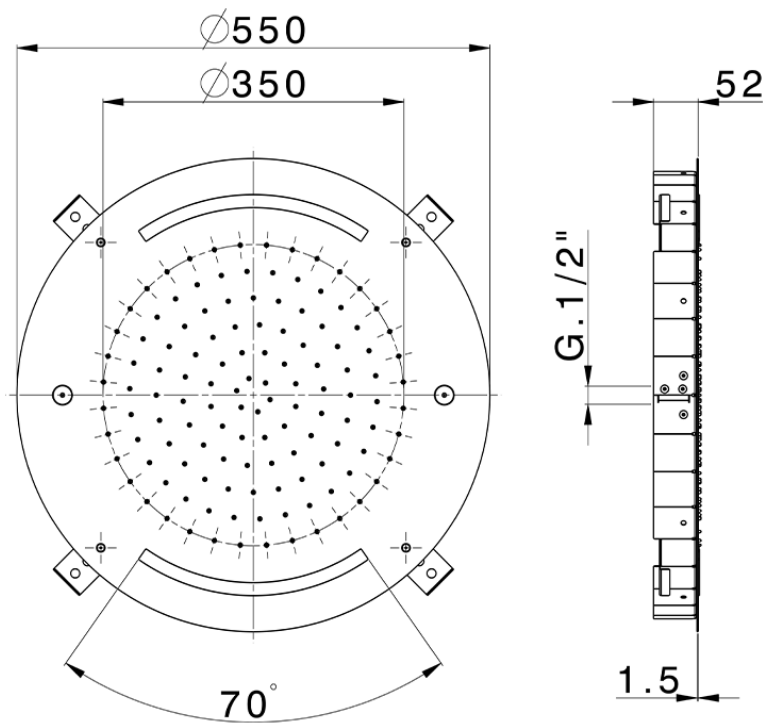

Ø 550 mm Chromotherapy Ceiling showerhead WELLNESS_ZS0C0045

ZS0C0045

<https://en.cisal.it/o-550-mm-chromotherapy-ceiling-showerhead-wellness-zs0c0045>

2026-02-03