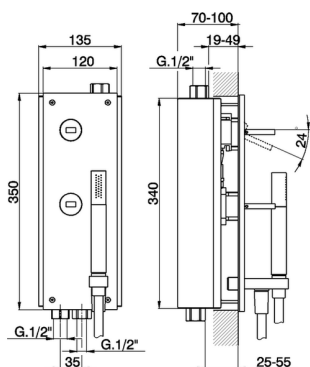

## Concealed single lever bath-shower valve **WAVE\_WA000210**

MODEL **WA000210**

Concealed single lever bath-shower valve, with concealed part, 2 outlet automatic diverter, Brass minimalistic one spray handshower, 150 cm PVC Flexible Hose

### CHARACTERISTICS

Cartridge Spare Parts **ZZ93197000**

**38mm Joystick single-lever cartridge**