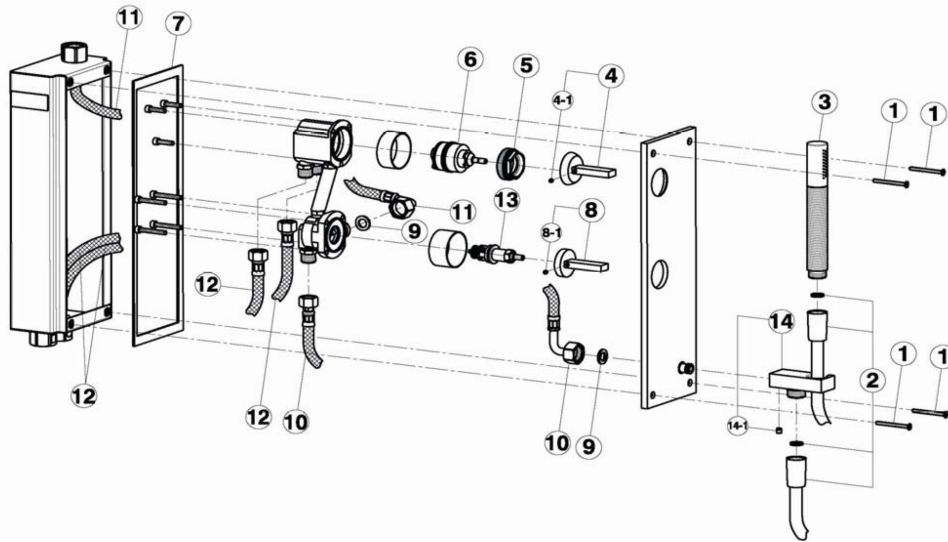

Concealed single lever bath-shower valve WAVE_WA000210

cisal

WA 00021

NR.	DESCRIZIONE DESCRIPTION BESCHREIBUNG DESCRIPTION	N.CODICE CODE NO. WERSKNR. NR.CODE	NR.	DESCRIZIONE DESCRIPTION BESCHREIBUNG DESCRIPTION	N.CODICE CODE NO. WERSKNR. NR.CODE	NR.	DESCRIZIONE DESCRIPTION BESCHREIBUNG DESCRIPTION	N.CODICE CODE NO. WERSKNR. NR.CODE
1	Vite M.4x45 Screw M.4x45 Schraube M.4x45 Vis M.4x45 Flex PVC 150 cm Ø14 1/2"x1/2" conico	ZZ944920	6	Cartuccia monocomando Mixing valve Kartusche Cartouche mitigeurs Guarnizione per piastra	ZZ931970	11	Flessibile 350 M.11x1M x G.1/2" F 9 Flex 350 M.11x1M x G.1/2" F 9 Anschlusschl.350 M.11x1M x G.1/2" F 9 Flex 350 M.11x1M x G.1/2" F 9	ZZ944990
2	Flex PVC 150 cm Ø14 1/2"x1/2" Braueschl. PVC 150 cm Ø14 1/2"x1/2" Flex.PVC 150 cm Ø14 1/2"x1/2"	ZZ933040	7	Guarnizione per piastra Gasket for plate Dichtung fuer Platte Joint pour plaque	ZZ944970	12	Flessibile 270 G.3/8" F x M.11x1M Flex 270 G.3/8" F x M.11x1M Anschlusschl.270 G.3/8" F x M.11x1M Flex 270 G.3/8" F x M.11x1M	ZZ944940
3	Doccia minimale Minimal handshower Handbrause minimal Douchette minimal	DS014090	8	Leva per deviazione automatica Lever for automatic diverter Hebel fuer automatische Umstellung Levier pour inverseur automatique	ZZ944980	13	Valvola deviatrice Diverter's valve Umstellventil Cartouche pour inverseur	ZZ945000
4	Leva monocomando "WA" Lever "WA" Hebel "WA" Lever "WA"	ZZ944870	8-1	Grano punta piana inox M.4x4 Screw-stainless steel M.4x4 Madenschraube M.4x4 Vis speciale inox M.4x4	ZZ933280	14	Supporto doccia Shower holder Brausehalter Support de douche	ZZ945010
4-1	Grano punta piana inox M.4x4 Screw-stainless steel M.4x4 Madenschraube M.4x4 Vis speciale inox M.4x4	ZZ933280	9	Guarnizione fibra 18,5x11x2 Gasket rubber 18,5x11x2 Fiberdichtung 18,5x11x2 Joint en fibre 18,5x11x2	ZZ927140	14-1	Grano punta coppa inox M.6x6 Screw-stainless steel M.6x6 Madenschraube M.6x6 Vis speciale inox M.6x6	ZZ933370
5	Calotta bloccaggio cartuccia Nut for mixing valve Mutter f/Kartusche Ecrou pour cartouche	ZZ944880	10	Flessibile 350 G.3/8" F x G.1/2" F Flex 350 G.3/8" F x G.1/2" F Anschluss Schlauch 350 G.3/8" F x G.1/2" F Flex 350 G.3/8" F x G.1/2" F	ZZ944930			

WA000210

<https://en.cisal.it/concealed-single-lever-bath-shower-valve-wave-wa000210>

2026-04-06