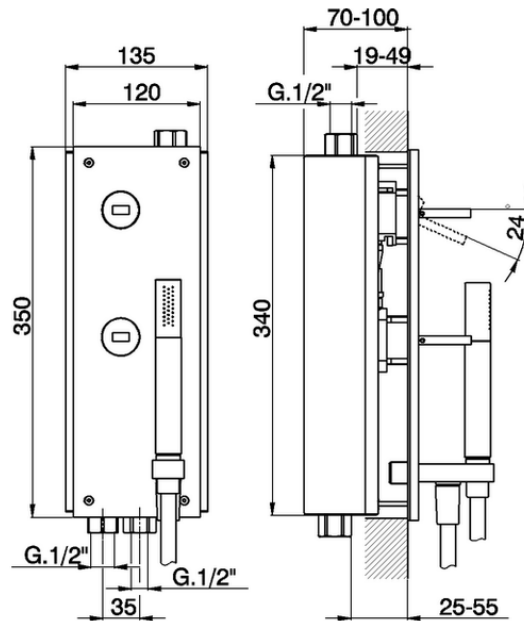

## Concealed single lever bath-shower valve WAVE\_WA000210

WA000210

<https://en.cisal.it/concealed-single-lever-bath-shower-valve-wave-wa000210>

2026-04-24