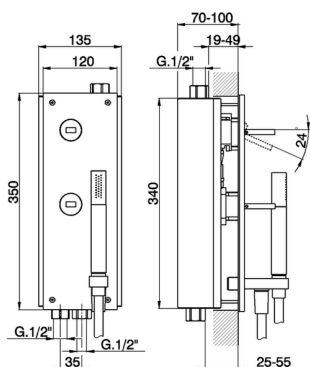

CHARACTERISTICS

Cartridge Spare Parts **ZZ93197000**

38mm Joystick single-lever cartridge