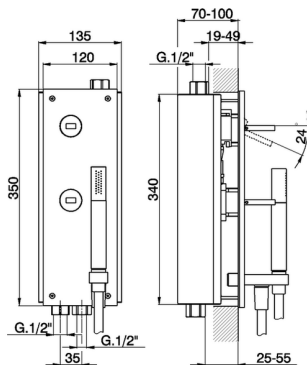

CHARACTERISTICS

Cartridge Spare Parts **ZZ93197000**

38mm Joystick single-lever cartridge