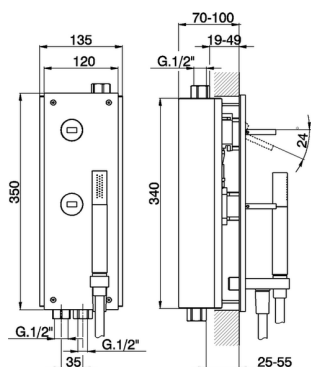

CHARACTERISTICS

Cartridge Spare Parts **ZZ93197000**

38mm Joystick single-lever cartridge