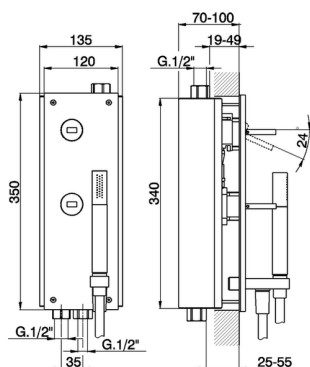

CHARACTERISTICS

Cartridge Spare Parts **ZZ93197000**

38mm Joystick single-lever cartridge