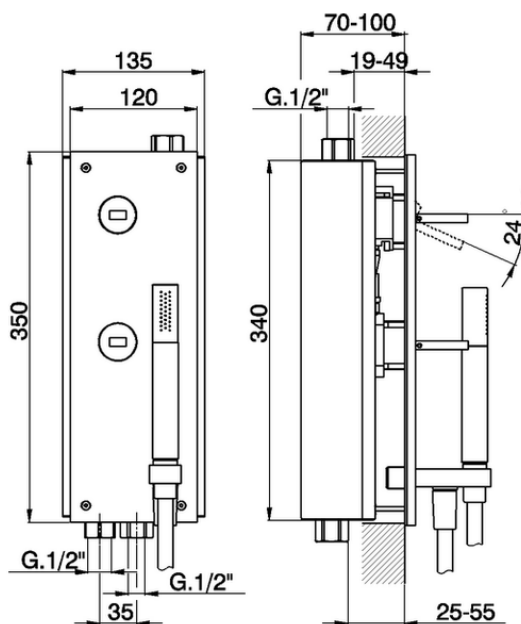

Concealed single lever bath-shower valve WAVE_WA000210

WA000210

<https://en.cisal.it/concealed-single-lever-bath-shower-valve-wave-wa000210>

2026-06-09