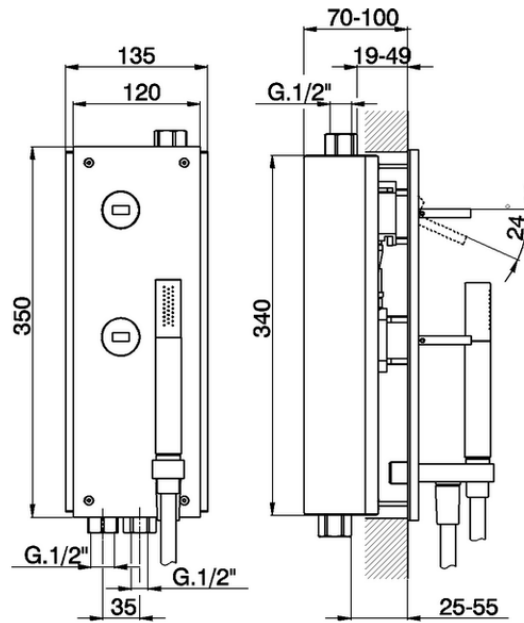

## Concealed single lever bath-shower valve WAVE\_WA000210

WA000210

<https://en.cisal.it/concealed-single-lever-bath-shower-valve-wave-wa000210>

2026-06-04