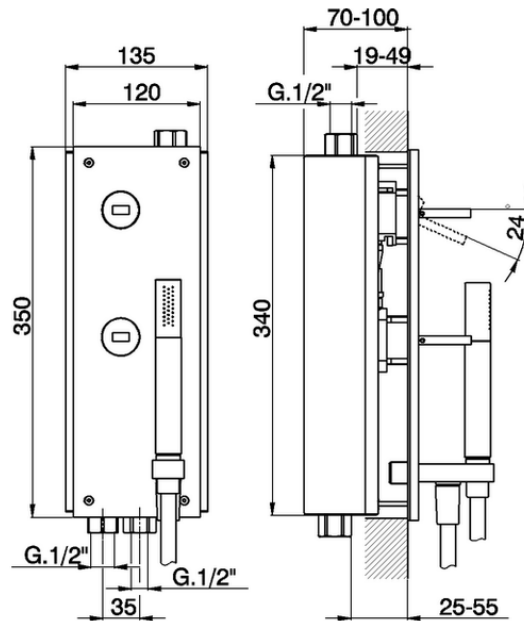

Concealed single lever bath-shower valve WAVE_WA000210

WA000210

<https://en.cisal.it/concealed-single-lever-bath-shower-valve-wave-wa000210>

2026-06-25