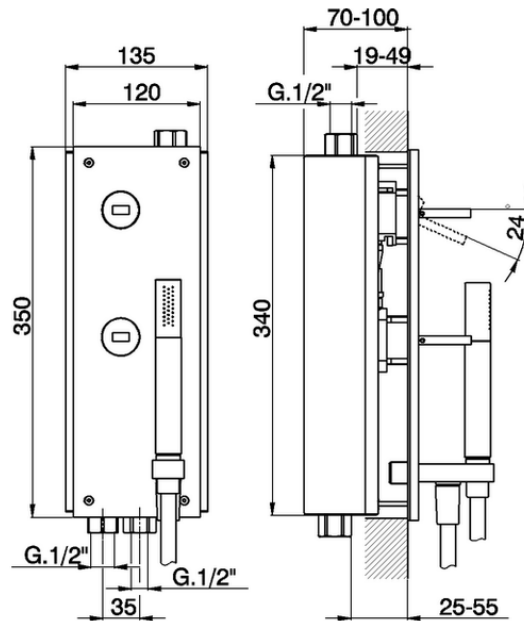

## Concealed single lever bath-shower valve WAVE\_WA000210

WA000210

<https://en.cisal.it/concealed-single-lever-bath-shower-valve-wave-wa000210>

2026-06-04