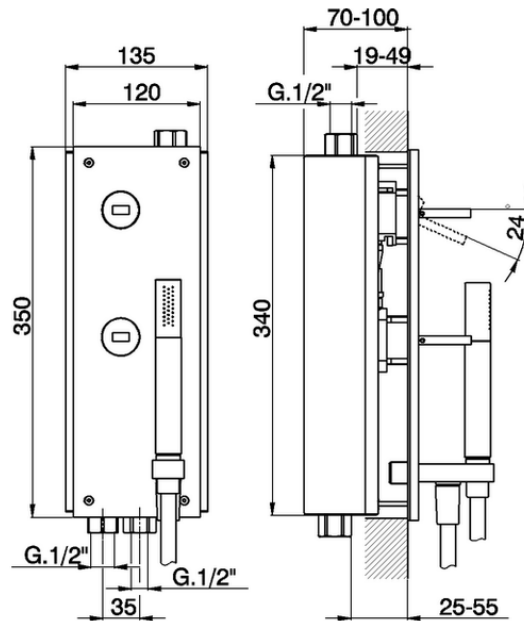

Concealed single lever bath-shower valve WAVE_WA000210

WA000210

<https://en.cisal.it/concealed-single-lever-bath-shower-valve-wave-wa000210>

2026-05-15