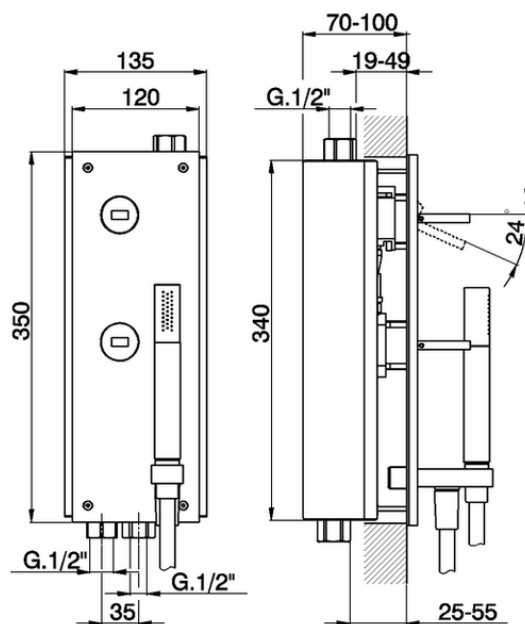

Concealed single lever bath-shower valve WAVE_WA000210

WA000210

<https://en.cisal.it/concealed-single-lever-bath-shower-valve-wave-wa000210>

2026-04-04