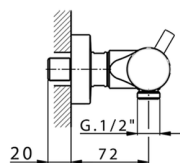

Thermostatic shower mixer LESS MINIMAL_LNT01010

MODEL **LNT01010**

Thermostatic shower mixer, without shower set, 1/2" M flexible connection

AVAILABLE FINISHINGS

-  **21** 21 Chrome
-  **2F** 2F Brushed Nickel
-  **40** 40 Matt Black
-  **4Q** 4Q Matt White

CHARACTERISTICS

Cartridge Spare Parts **24.04A.PP**

8x20 Plus P Thermostatic Valve

EcoStop

EcoStop feature limits water flow to approximately 50% of maximum output with one point of resistance on setting. Push slightly past the middle stop only when full water output is required. This will save water up to 50%.