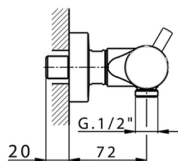

## Thermostatic shower mixer LESS MINIMAL\_LNT01010

MODEL **LNT01010**

Thermostatic shower mixer, without shower set, 1/2" M flexible connection

### CHARACTERISTICS

Cartridge Spare Parts **24.04A.PP**

**8x20 Plus P Thermostatic Valve**