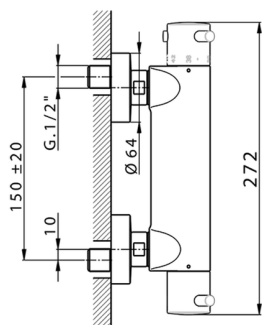

## Thermostatic shower mixer LESS MINIMAL\_LNT01010

MODEL **LNT01010**

Thermostatic shower mixer, without shower set, 1/2" M flexible connection

### CHARACTERISTICS

Cartridge Spare Parts **24.04A.PP**

**8x20 Plus P Thermostatic Valve**