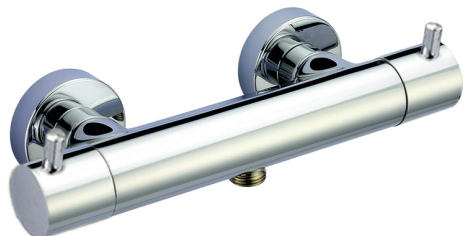

## Thermostatic shower mixer LESS MINIMAL\_LNT01010

MODEL **LNT01010**

Thermostatic shower mixer, without shower set, 1/2" M flexible connection

### AVAILABLE FINISHINGS

-  **21** 21 Chrome
-  **2F** 2F Brushed Nickel
-  **40** 40 Matt Black
-  **4Q** 4Q Matt White

### CHARACTERISTICS

Cartridge Spare Parts **24.04A.PP**

**8x20 Plus P Thermostatic Valve**