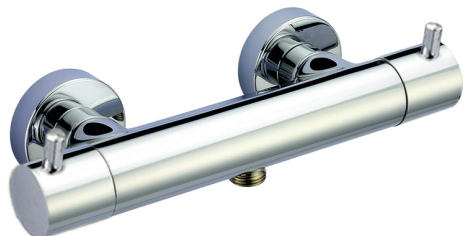

Thermostatic shower mixer LESS MINIMAL_LNT01010

MODEL **LNT01010**

Thermostatic shower mixer, without shower set, 1/2" M flexible connection

AVAILABLE FINISHINGS

-  **21** 21 Chrome
-  **2F** 2F Brushed Nickel
-  **40** 40 Matt Black
-  **4Q** 4Q Matt White

CHARACTERISTICS

Cartridge Spare Parts **24.04A.PP**

8x20 Plus P Thermostatic Valve

EcoStop

EcoStop feature limits water flow to approximately 50% of maximum output with one point of resistance on setting. Push slightly past the middle stop only when full water output is required. This will save water up to 50%.

Thermostatic

The Cisal thermostatic is your personal water manager, helping you to handle, control and save water and energy.

2026-05-19