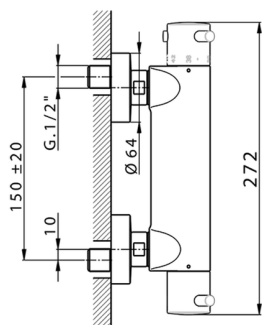

Thermostatic shower mixer LESS MINIMAL_LNT01010

MODEL **LNT01010**

Thermostatic shower mixer, without shower set, 1/2" M flexible connection

AVAILABLE FINISHINGS

-  **21** 21 Chrome
-  **2F** 2F Brushed Nickel
-  **40** 40 Matt Black
-  **4Q** 4Q Matt White

CHARACTERISTICS

Cartridge Spare Parts **24.04A.PP**

8x20 Plus P Thermostatic Valve

EcoStop

EcoStop feature limits water flow to approximately 50% of maximum output with one point of resistance on setting. Push slightly past the middle stop only when full water output is required. This will save water up to 50%.