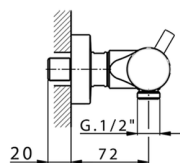

## Thermostatic shower mixer LESS MINIMAL\_LNT01010

MODEL **LNT01010**

Thermostatic shower mixer, without shower set, 1/2" M flexible connection

### CHARACTERISTICS

Cartridge Spare Parts **24.04A.PP**

**8x20 Plus P Thermostatic Valve**