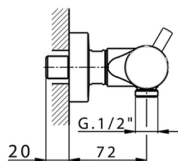

Thermostatic shower mixer LESS MINIMAL_LNT01010

MODEL **LNT01010**

Thermostatic shower mixer, without shower set, 1/2" M flexible connection

AVAILABLE FINISHINGS

-  **21** 21 Chrome
-  **2F** 2F Brushed Nickel
-  **40** 40 Matt Black
-  **4Q** 4Q Matt White

CHARACTERISTICS

Cartridge Spare Parts **24.04A.PP**

8x20 Plus P Thermostatic Valve

EcoStop

EcoStop feature limits water flow to approximately 50% of maximum output with one point of resistance on setting. Push slightly past the middle stop only when full water output is required. This will save water up to 50%.