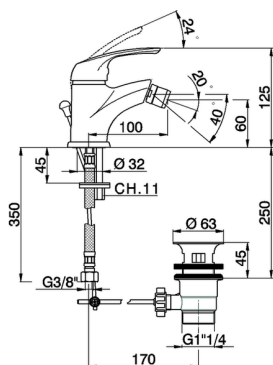

MODEL **FL000552**

Single lever bidet mixer, with automatic 1"1/4 automatic pop-up waste, G.3/8" stainless steel flexible hoses

AVAILABLE FINISHINGS

21 21 Chrome

CHARACTERISTICS

Cartridge Spare Parts **ZZ94034000**

35 mm Cartridge