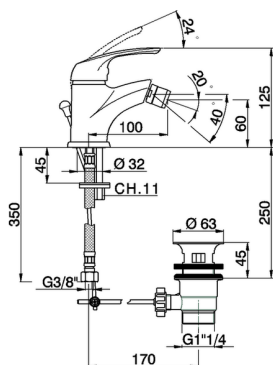

MODEL **FL000552**

Single lever bidet mixer, with automatic 1"1/4 automatic pop-up waste, G.3/8" stainless steel flexible hoses

AVAILABLE FINISHINGS

CHARACTERISTICS

Cartridge Spare Parts **ZZ94034000**

35 mm Cartridge