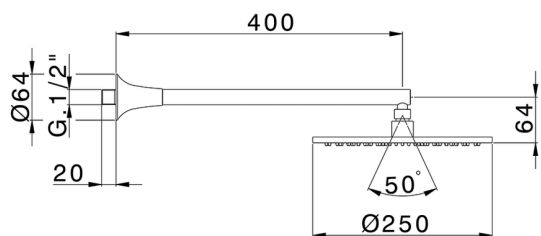

Shower arm with showerhead VITA_VI013191

MODEL **VI013191**

Shower arm with showerhead, 250 mm round showerhead 8 mm thick BRASS, 400 mm shower arm

AVAILABLE FINISHINGS

- **21** 21 Chrome
- **2Q** 2Q Black Titanium
- **40** 40 Matt Black
- **4Q** 4Q Matt White

CHARACTERISTICS

2026-05-15