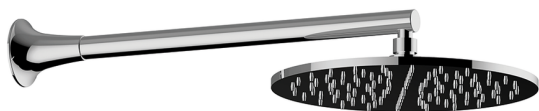

Shower arm with showerhead VITA_VI013191

MODEL **VI013191**

Shower arm with showerhead, 250 mm round showerhead 8 mm thick BRASS, 400 mm shower arm

AVAILABLE FINISHINGS

- **21** 21 Chrome
- **2Q** 2Q Black Titanium
- **40** 40 Matt Black
- **4Q** 4Q Matt White

CHARACTERISTICS

2026-04-04