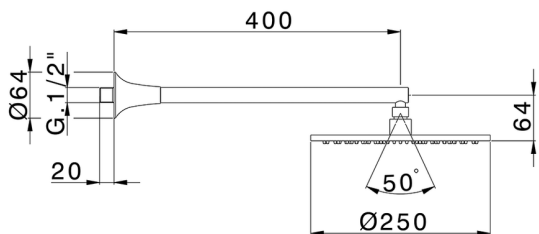

Shower arm with showerhead VITA_VI013191

MODEL **VI013191**

Shower arm with showerhead, 250 mm round showerhead 8 mm thick BRASS, 400 mm shower arm

AVAILABLE FINISHINGS

- **21** 21 Chrome
- **2Q** 2Q Black Titanium
- **40** 40 Matt Black
- **4Q** 4Q Matt White

CHARACTERISTICS

2026-04-25