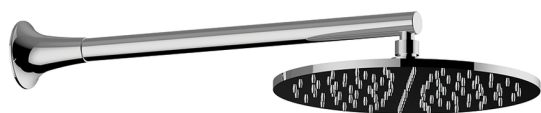

Shower arm with showerhead VITA_VI013191

MODEL **VI013191**

Shower arm with showerhead, 250 mm round showerhead 8 mm thick BRASS, 400 mm shower arm

AVAILABLE FINISHINGS

- **21** 21 Chrome
- **2Q** 2Q Black Titanium
- **40** 40 Matt Black
- **4Q** 4Q Matt White

CHARACTERISTICS

2026-05-15