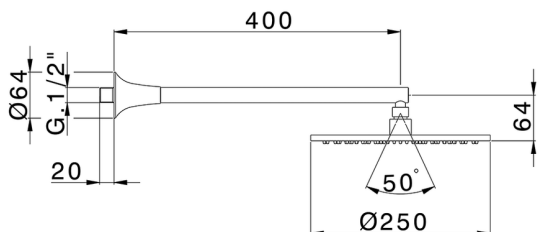

Shower arm with showerhead VITA_VI013191

MODEL **VI013191**

Shower arm with showerhead, 250 mm round showerhead 8 mm thick BRASS, 400 mm shower arm

AVAILABLE FINISHINGS

- **21** 21 Chrome
- **2Q** 2Q Black Titanium
- **40** 40 Matt Black
- **4Q** 4Q Matt White

CHARACTERISTICS

2026-06-26