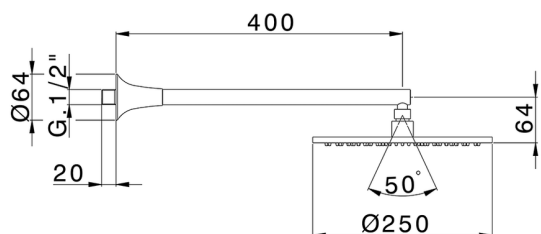

Shower arm with showerhead VITA_VI013191

MODEL **VI013191**

Shower arm with showerhead, 250 mm round showerhead 8 mm thick BRASS, 400 mm shower arm

AVAILABLE FINISHINGS

- **21** 21 Chrome
- **2Q** 2Q Black Titanium
- **40** 40 Matt Black
- **4Q** 4Q Matt White

CHARACTERISTICS

2026-06-05