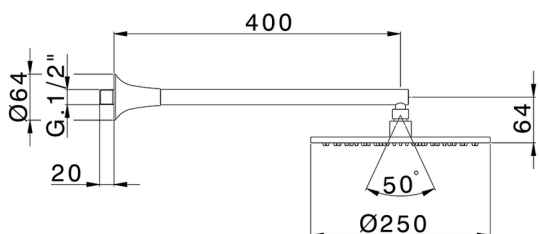

Shower arm with showerhead VITA_VI013191

MODEL **VI013191**

Shower arm with showerhead, 250 mm round showerhead 8 mm thick BRASS, 400 mm shower arm

AVAILABLE FINISHINGS

- **21** 21 Chrome
- **2Q** 2Q Black Titanium
- **40** 40 Matt Black
- **4Q** 4Q Matt White

CHARACTERISTICS

2026-06-04