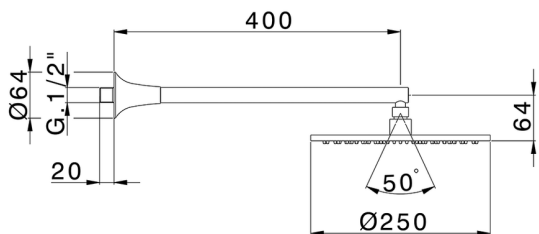

Shower arm with showerhead VITA_VI013191

MODEL **VI013191**

Shower arm with showerhead, 250 mm round showerhead 8 mm thick BRASS, 400 mm shower arm

AVAILABLE FINISHINGS

- **21** 21 Chrome
- **2Q** 2Q Black Titanium
- **40** 40 Matt Black
- **4Q** 4Q Matt White

CHARACTERISTICS

2026-05-15