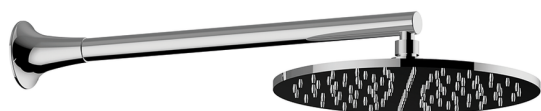

Shower arm with showerhead VITA_VI013191

MODEL **VI013191**

Shower arm with showerhead, 250 mm round showerhead 8 mm thick BRASS, 400 mm shower arm

AVAILABLE FINISHINGS

- **21** 21 Chrome
- **2Q** 2Q Black Titanium
- **40** 40 Matt Black
- **4Q** 4Q Matt White

CHARACTERISTICS

2026-06-05