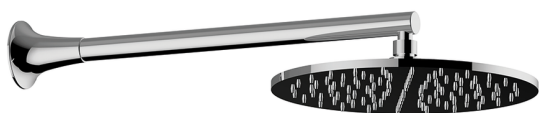

Shower arm with showerhead VITA_VI013191

MODEL **VI013191**

Shower arm with showerhead, 250 mm round showerhead 8 mm thick BRASS, 400 mm shower arm

AVAILABLE FINISHINGS

- **21** 21 Chrome
- **2Q** 2Q Black Titanium
- **40** 40 Matt Black
- **4Q** 4Q Matt White

CHARACTERISTICS

2026-05-15