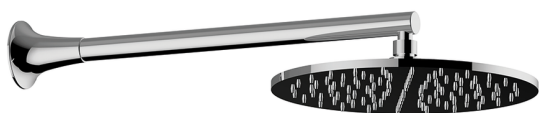

Shower arm with showerhead VITA_VI013191

MODEL **VI013191**

Shower arm with showerhead, 250 mm round showerhead 8 mm thick BRASS, 400 mm shower arm

AVAILABLE FINISHINGS

- **21** 21 Chrome
- **2Q** 2Q Black Titanium
- **40** 40 Matt Black
- **4Q** 4Q Matt White

CHARACTERISTICS

2026-04-04