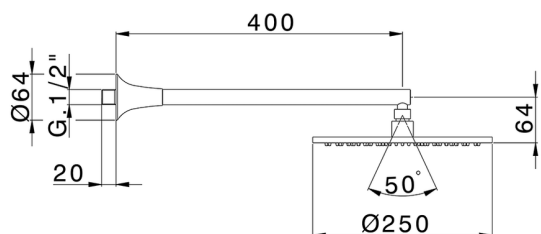

Shower arm with showerhead VITA_VI013191

MODEL **VI013191**

Shower arm with showerhead, 250 mm round showerhead 8 mm thick BRASS, 400 mm shower arm

AVAILABLE FINISHINGS

- **21** 21 Chrome
- **2Q** 2Q Black Titanium
- **40** 40 Matt Black
- **4Q** 4Q Matt White

CHARACTERISTICS

2026-04-25