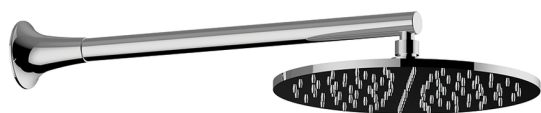

Shower arm with showerhead VITA_VI013191

MODEL **VI013191**

Shower arm with showerhead, 250 mm round showerhead 8 mm thick BRASS, 400 mm shower arm

AVAILABLE FINISHINGS

- **21** 21 Chrome
- **2Q** 2Q Black Titanium
- **40** 40 Matt Black
- **4Q** 4Q Matt White

CHARACTERISTICS

2026-04-25