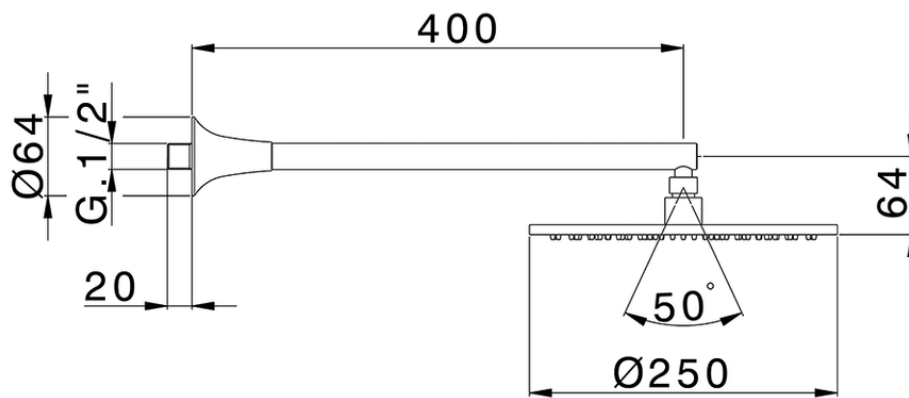

**Shower arm with showerhead VITA\_VI013191**

VI013191

<https://en.cisal.it/shower-arm-with-showerhead-vita-vi013191>

2026-04-04