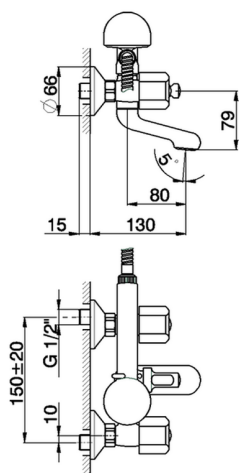

Bath mixer, full equipment TR_TR000102

MODEL **TR000102**

Bath mixer, full equipment, Globo D.63 mm ABS one spray handshower, Brass 150 cm Flexible Hose, without handles

AVAILABLE FINISHINGS

CHARACTERISTICS