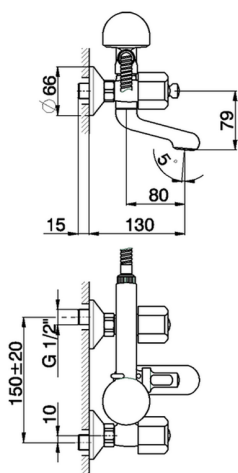

Bath mixer, full equipment TR_TR000102

MODEL **TR000102**

Bath mixer, full equipment, Globo D.63 mm ABS one spray handshower, Brass 150 cm Flexible Hose, without handles

AVAILABLE FINISHINGS

CHARACTERISTICS