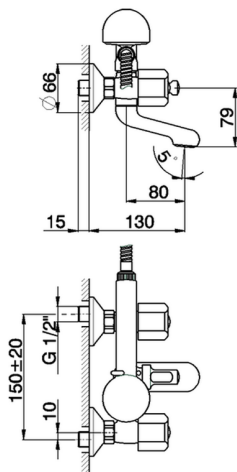

Bath mixer, full equipment TR_TR000102

MODEL **TR000102**

Bath mixer, full equipment, Globo D.63 mm ABS one spray handshower, Brass 150 cm Flexible Hose, without handles

AVAILABLE FINISHINGS

CHARACTERISTICS