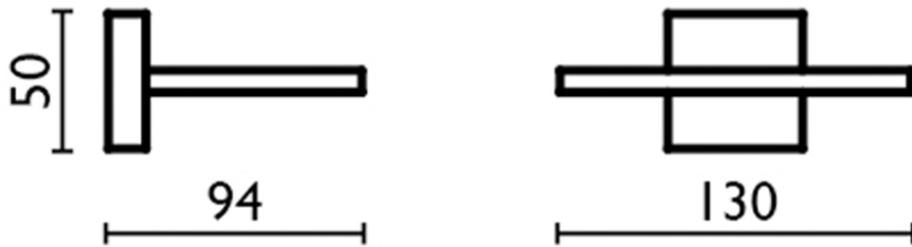

Wall mounted soap-dish BATHROOM ACCESSORIES_QU090602

QU090602

<https://en.cisal.it/wall-mounted-soap-dish-bathroom-accessories-qu090602>

2026-04-05