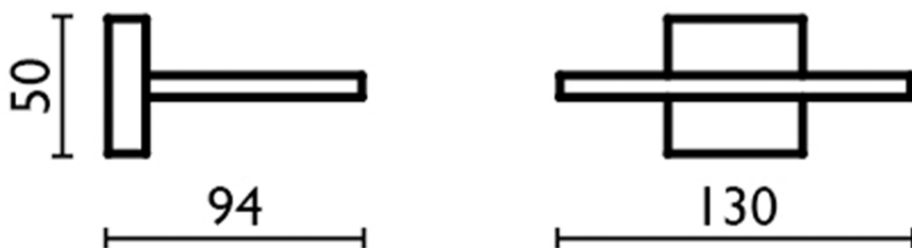

## Wall mounted soap-dish BATHROOM ACCESSORIES\_QU090602

QU090602

<https://en.cisal.it/wall-mounted-soap-dish-bathroom-accessories-qu090602>

2026-06-13