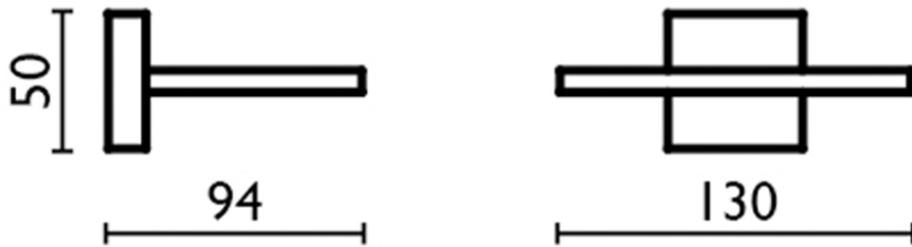

Wall mounted soap-dish BATHROOM ACCESSORIES_QU090602

QU090602

<https://en.cisal.it/wall-mounted-soap-dish-bathroom-accessories-qu090602>

2026-05-19