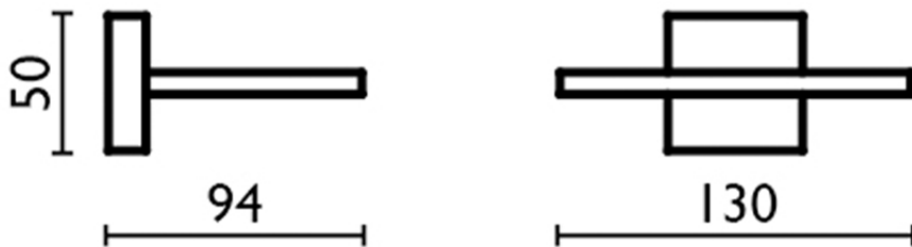

Wall mounted soap-dish BATHROOM ACCESSORIES_QU090602

QU090602

<https://en.cisal.it/wall-mounted-soap-dish-bathroom-accessories-qu090602>

2026-04-06