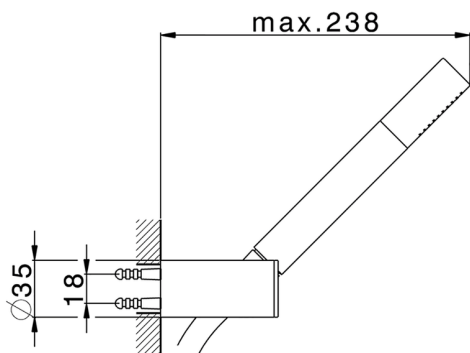

CHARACTERISTICS

2026-06-13