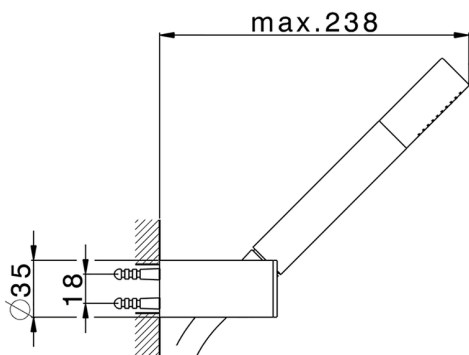

CHARACTERISTICS

2026-06-14