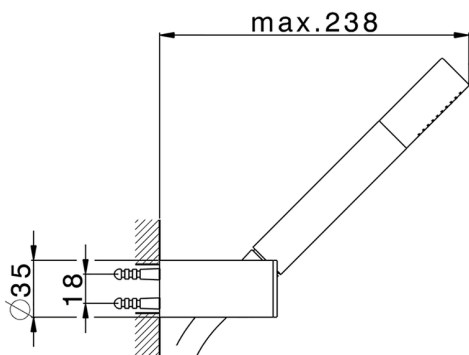

Shower set SHOWER_DS018360

MODEL **DS018360**

Shower set, wall mounted adjustable handshower bracket, Brass minimalistic one spray handshower, 150 cm SUPREME smooth flexible hose

AVAILABLE FINISHINGS

-  **21** 21 Chrome
-  **2B** 2B Polished Nickel
-  **2P** 2P Rose Gold
-  **2Q** 2Q Black Titanium
-  **40** 40 Matt Black
-  **4Q** 4Q Matt White