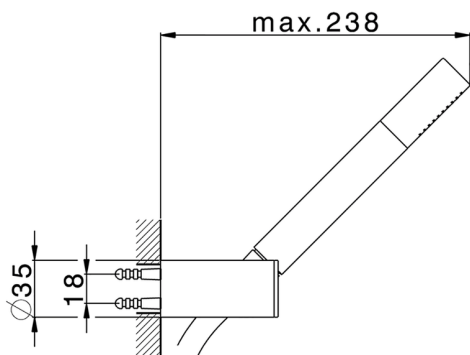

Shower set SHOWER_DS018360

MODEL **DS018360**

Shower set, wall mounted adjustable handshower bracket, Brass minimalistic one spray handshower, 150 cm SUPREME smooth flexible hose

AVAILABLE FINISHINGS

-  **21** 21 Chrome
-  **2B** 2B Polished Nickel
-  **2P** 2P Rose Gold
-  **2Q** 2Q Black Titanium
-  **40** 40 Matt Black
-  **4Q** 4Q Matt White