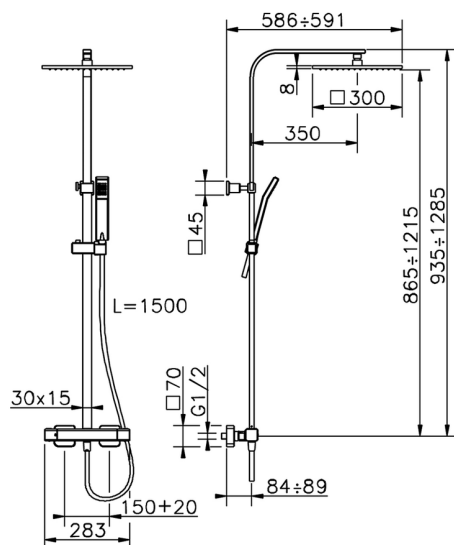

2-functions Thermostatic shower set CUBIC_CUC8601M

MODEL **CUC8601M**

2-functions Thermostatic shower set, 2 outlets devia stop, adjustable riser column, sliding shower bracket, 42x18 mm ABS Quad one spray handshower, 300x300 mm Brass square showerhead 8 mm thick, 150 cm smooth SILVERFLEX Flexible Hose

AVAILABLE FINISHINGS

-  **21** 21 Chrome
-  **2B** 2B Polished Nickel
-  **2F** 2F Brushed Nickel

CHARACTERISTICS

Cartridge Spare Parts **22.04A.AR - ZZ97279004**

Argo 2 (long filter) Thermostatic Valve

DeviaStop

The Cisal Devia Stop technology allows to adjust the water flow and to direct it to the selected output point (overhead soaker, hand shower, etc).

SafeTouch

The Cisal SafeTouch system maintains the mixer body cool to the touch during operation.