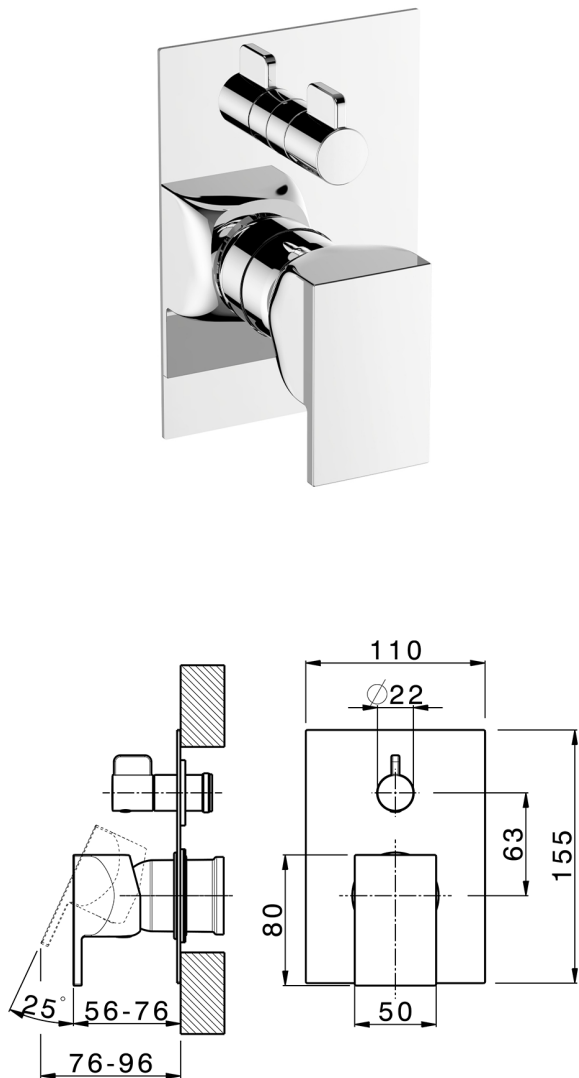

Exposed part for concealed S.L.bath-shower valve HI-RISE_RI002300

MODEL **RI002300**

Exposed part for concealed S.L.bath-shower valve, 2-Way rotating diverter, without concealed part, for items Easy-Box ZA000230

AVAILABLE FINISHINGS

- **21** 21 Chrome
- **6X** 6X Matt White/Brushed Gold
- **6V** 6V Matt White/Brushed Nickel
- **5G** 5G Rose Gold
- **4Q** 4Q Matt White
- **40** 40 Matt Black
- **2W** 2W Brushed Gold
- **2F** 2F Brushed Nickel
- **24** 24 Gold
- **7W** 7W Matt Black/Brushed Gold

CHARACTERISTICS

Installation **Concealed**
Required concealed parts **ZA000230**

2024-12-22