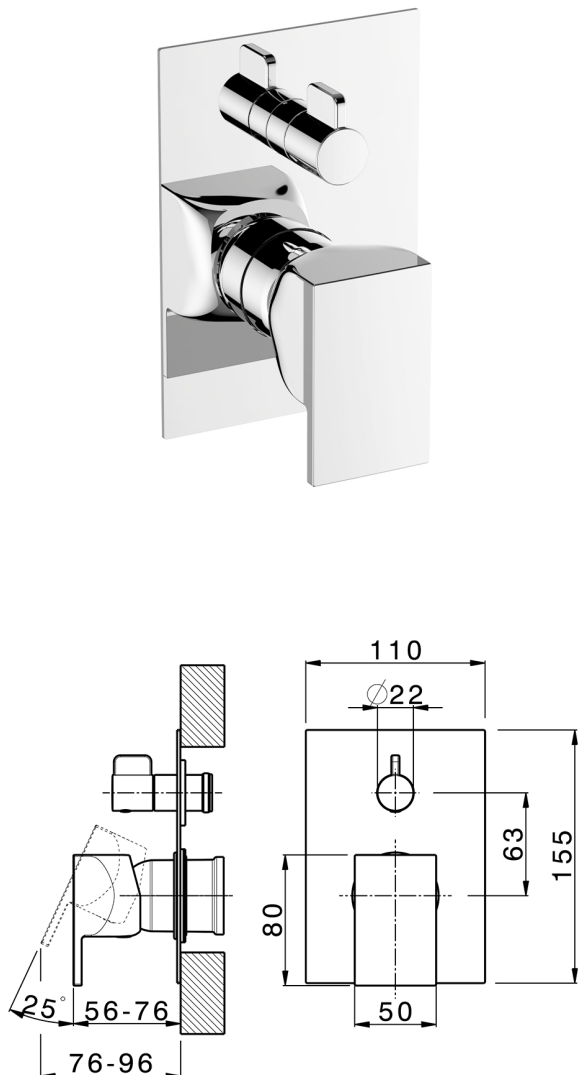

Exposed part for concealed S.L.bath-shower valve HI-RISE_RI002300

MODEL **RI002300**

Exposed part for concealed S.L.bath-shower valve, 2-Way rotating diverter, without concealed part, for items Easy-Box ZA000230

AVAILABLE FINISHINGS

- **21** 21 Chrome
- **6X** 6X Matt White/Brushed Gold
- **6V** 6V Matt White/Brushed Nickel
- **5G** 5G Rose Gold
- **4Q** 4Q Matt White
- **40** 40 Matt Black
- **2W** 2W Brushed Gold
- **2F** 2F Brushed Nickel
- **24** 24 Gold
- **7W** 7W Matt Black/Brushed Gold

CHARACTERISTICS

Installation **Concealed**
Required concealed parts **ZA000230**

2024-12-31