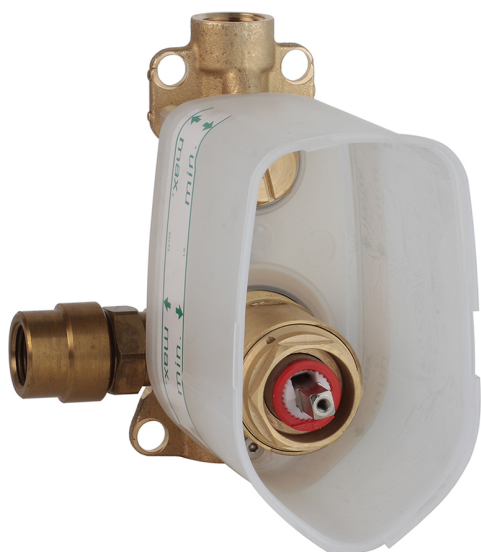

## Concealed single lever bath-shower mixer CONCEALED\_ZA004213

MODEL **ZA004213**

Concealed single lever bath-shower mixer, with protection for concealed part, automatic diverter, with noise reducers, without trim kit

### CHARACTERISTICS

Cartridge Spare Parts **ZZ93196000**

**38 mm Cartridge**

2026-06-13