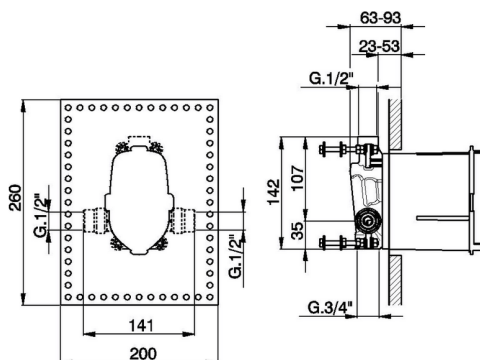

## Concealed single lever bath-shower mixer CONCEALED\_ZA004213

MODEL **ZA004213**

Concealed single lever bath-shower mixer, with protection for concealed part, automatic diverter, with noise reducers, without trim kit

### CHARACTERISTICS

Cartridge Spare Parts **ZZ93196000**

**38 mm Cartridge**

2026-04-08