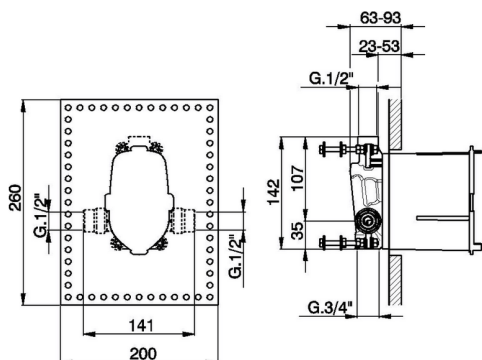

Concealed single lever bath-shower mixer CONCEALED_ZA004213

MODEL **ZA004213**

Concealed single lever bath-shower mixer, with protection for concealed part, automatic diverter, with noise reducers, without trim kit

AVAILABLE FINISHINGS

CHARACTERISTICS

Cartridge Spare Parts **ZZ93196000**

38 mm Cartridge

2026-04-28