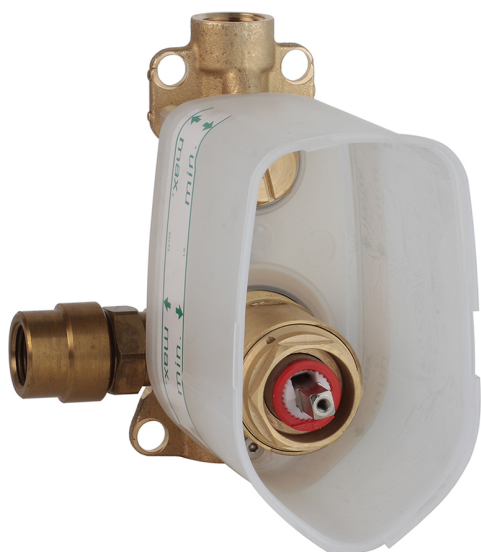

Concealed single lever bath-shower mixer CONCEALED_ZA004213

MODEL **ZA004213**

Concealed single lever bath-shower mixer, with protection for concealed part, automatic diverter, with noise reducers, without trim kit

AVAILABLE FINISHINGS

CHARACTERISTICS

Cartridge Spare Parts **ZZ93196000**

38 mm Cartridge

2026-04-28