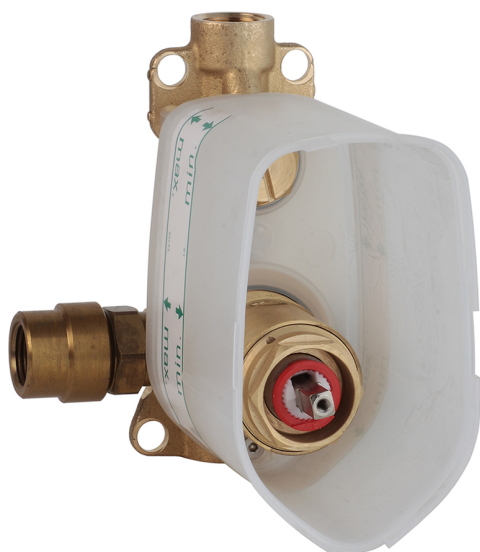

## Concealed single lever bath-shower mixer CONCEALED\_ZA004213

MODEL **ZA004213**

Concealed single lever bath-shower mixer, with protection for concealed part, automatic diverter, with noise reducers, without trim kit

### CHARACTERISTICS

Cartridge Spare Parts **ZZ93196000**

**38 mm Cartridge**

2026-04-08