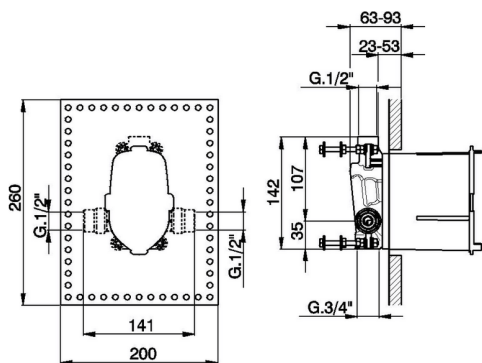

Concealed single lever bath-shower mixer CONCEALED_ZA004213

MODEL **ZA004213**

Concealed single lever bath-shower mixer, with protection for concealed part, automatic diverter, with noise reducers, without trim kit

AVAILABLE FINISHINGS

CHARACTERISTICS

Cartridge Spare Parts **ZZ93196000**

38 mm Cartridge

2026-06-14