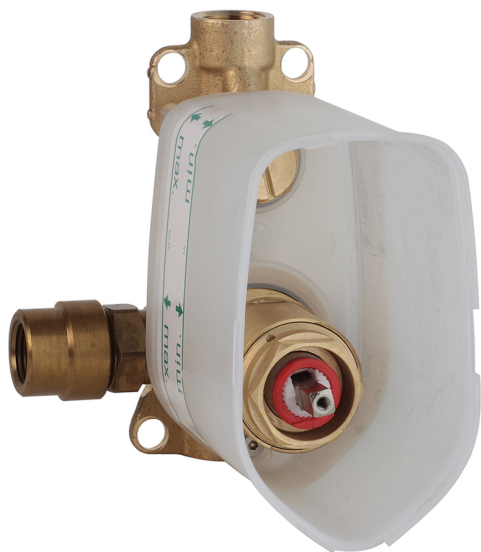

Concealed single lever bath-shower mixer CONCEALED_ZA004213

MODEL **ZA004213**

Concealed single lever bath-shower mixer, with protection for concealed part, automatic diverter, with noise reducers, without trim kit

AVAILABLE FINISHINGS

CHARACTERISTICS

Cartridge Spare Parts **ZZ93196000**

38 mm Cartridge

2026-06-14