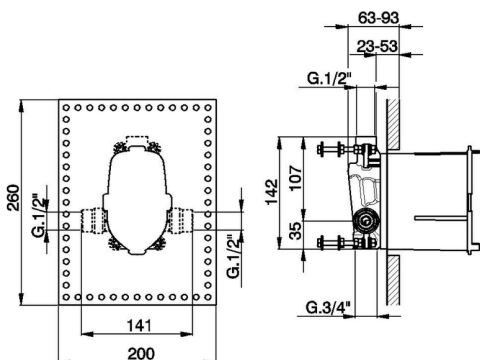

## Concealed single lever bath-shower mixer CONCEALED\_ZA004213

MODEL **ZA004213**

Concealed single lever bath-shower mixer, with protection for concealed part, automatic diverter, with noise reducers, without trim kit

### CHARACTERISTICS

Cartridge Spare Parts **ZZ93196000**

**38 mm Cartridge**

2026-06-13