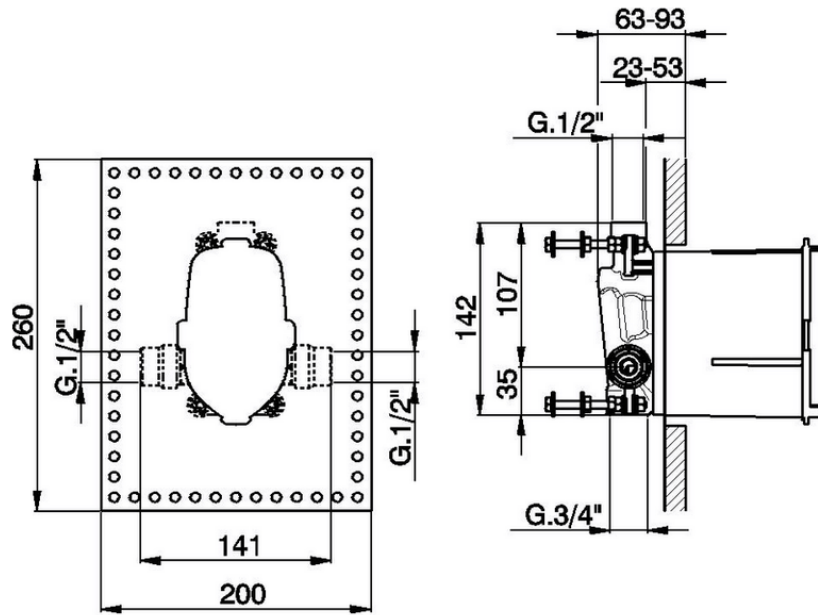

Concealed single lever bath-shower mixer CONCEALED_ZA004213

ZA004213

<https://en.cisal.it/concealed-single-lever-bath-shower-mixer-concealed-za004213>

2026-04-28