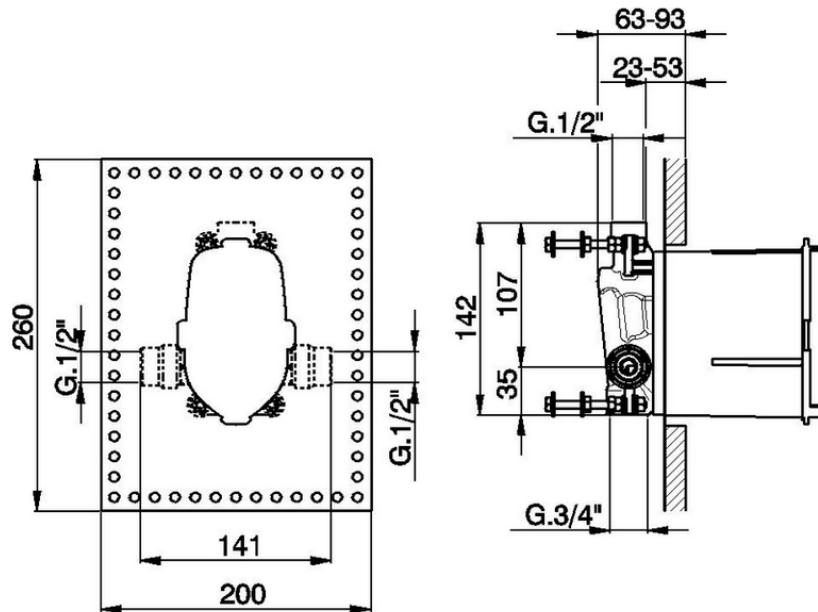

Concealed single lever bath-shower mixer CONCEALED_ZA004213

ZA004213

<https://en.cisal.it/concealed-single-lever-bath-shower-mixer-concealed-za004213>

2026-06-30