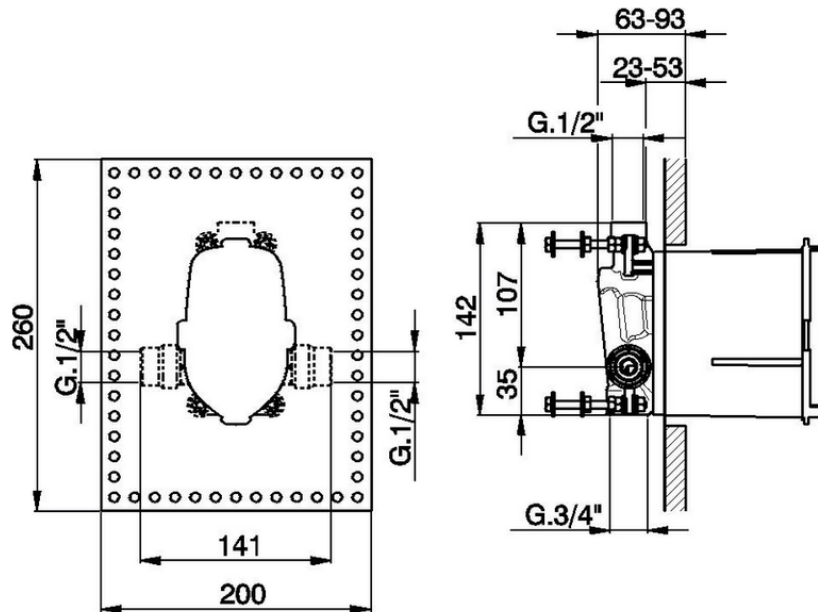

Concealed single lever bath-shower mixer CONCEALED_ZA004213

ZA004213

<https://en.cisal.it/concealed-single-lever-bath-shower-mixer-concealed-za004213>

2026-04-28