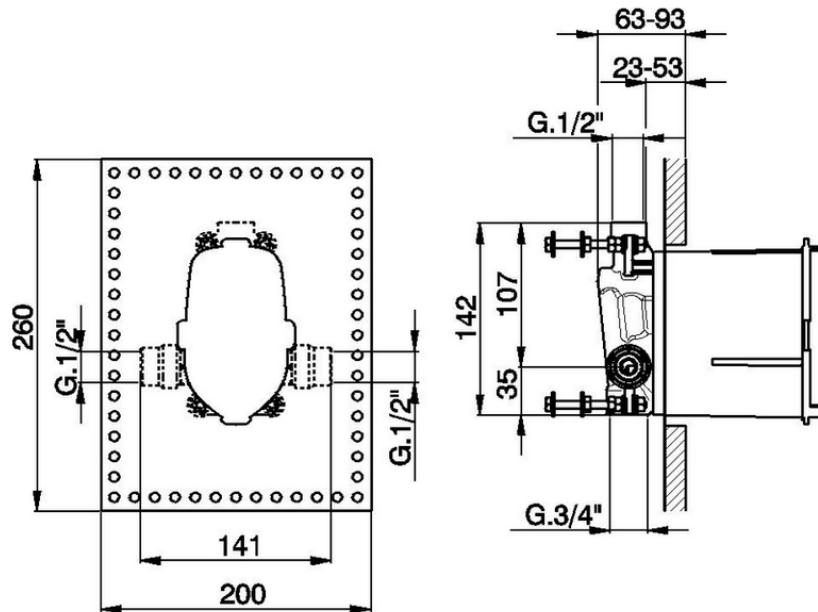

Concealed single lever bath-shower mixer CONCEALED_ZA004213

ZA004213

<https://en.cisal.it/concealed-single-lever-bath-shower-mixer-concealed-za004213>

2026-05-19