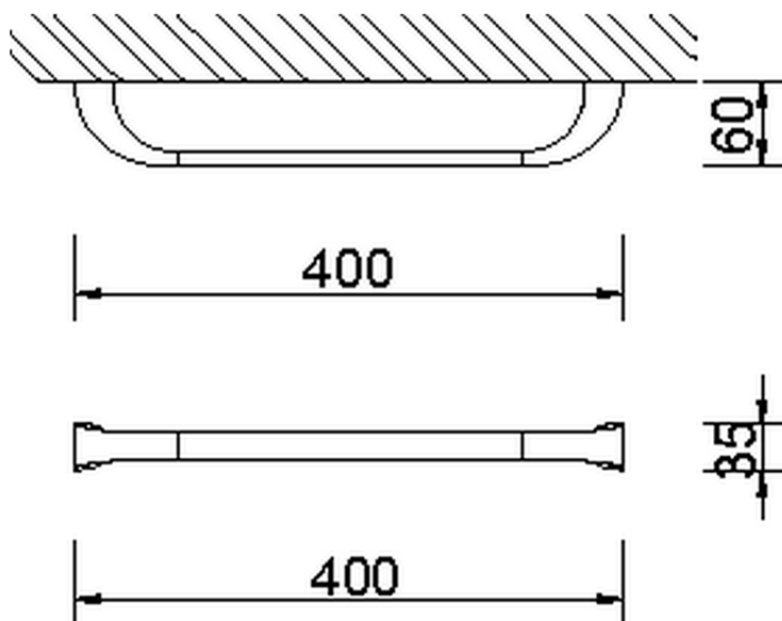

Towel holder BATHROOM ACCESSORIES_AE090101

AE090101

<https://en.cisal.it/towel-holder-bathroom-accessories-ae090101>

2026-04-26