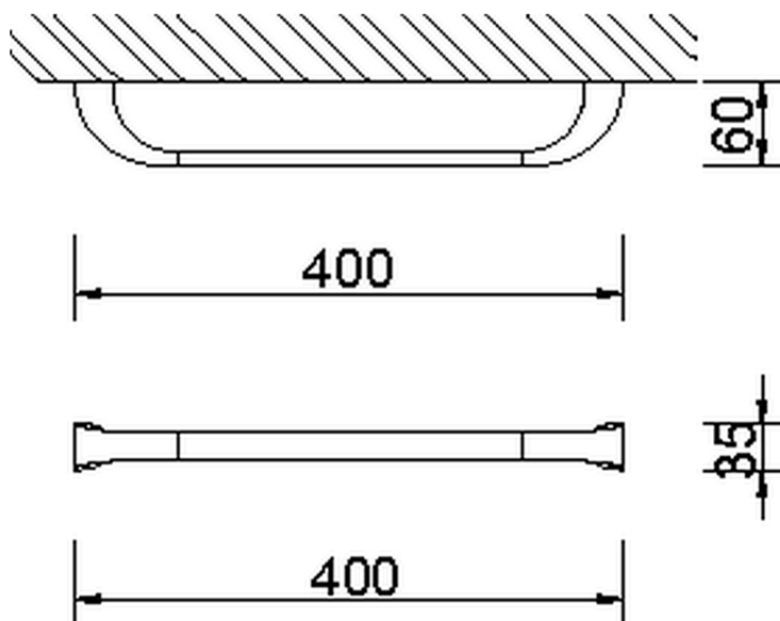

## Towel holder BATHROOM ACCESSORIES\_AE090101

AE090101

<https://en.cisal.it/towel-holder-bathroom-accessories-ae090101>

2026-06-05