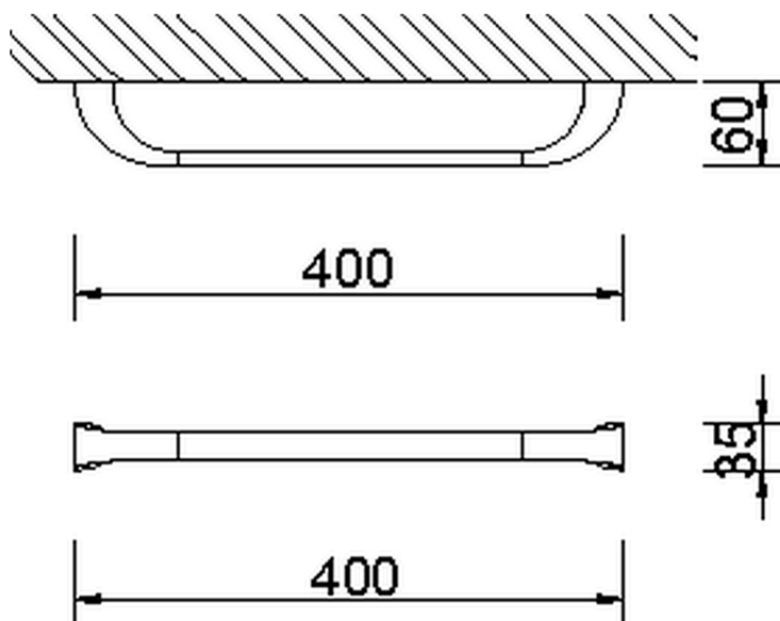

## Towel holder BATHROOM ACCESSORIES\_AE090101

AE090101

<https://en.cisal.it/towel-holder-bathroom-accessories-ae090101>

2026-04-05