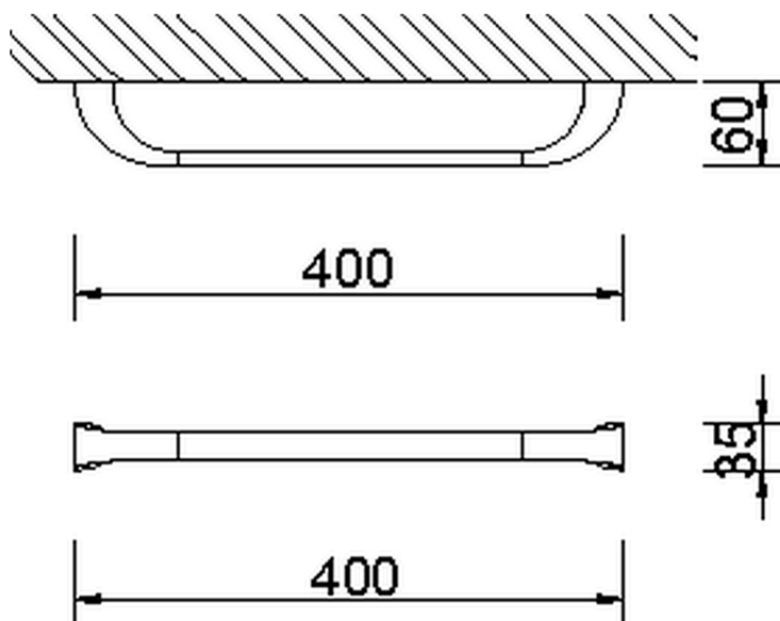

Towel holder BATHROOM ACCESSORIES_AE090101

AE090101

<https://en.cisal.it/towel-holder-bathroom-accessories-ae090101>

2026-06-25