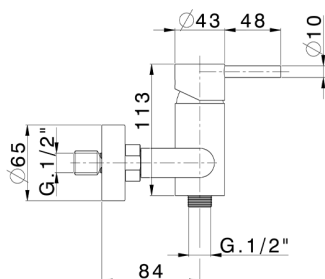

## Progressive shower mixer, with shower set XION\_XI000451

MODEL **XI000451**

Progressive shower mixer, with shower set, wall mounted adjustable handshower bracket, D.22 mm INOX minimalistic one spray handshower, 150 cm Stainless Steel flexible hose, Inox AISI 304

AVAILABLE FINISHINGS

**D1** D1 Brushed Inox

CHARACTERISTICS

Cartridge Spare Parts **ZZ9B871000**

**40 mm Progressive single-lever cartridge**

2026-06-04