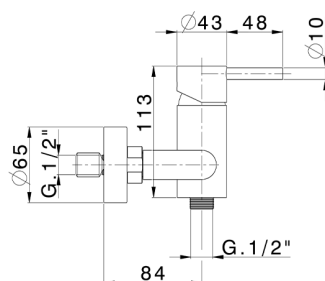

## Progressive shower mixer, with shower set XION\_XI000451

MODEL **XI000451**

Progressive shower mixer, with shower set, wall mounted adjustable handshower bracket, D.22 mm INOX minimalistic one spray handshower, 150 cm Stainless Steel flexible hose, Inox AISI 304

AVAILABLE FINISHINGS

**D1** D1 Brushed Inox

CHARACTERISTICS

Cartridge Spare Parts **ZZ9B871000**

**40 mm Progressive single-lever cartridge**

2026-06-25