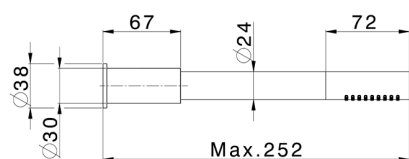

AVAILABLE FINISHINGS

**D1** D1 Brushed Inox

CHARACTERISTICS

Cartridge Spare Parts **ZZ9B871000**

**40 mm Progressive single-lever cartridge**

2026-06-25