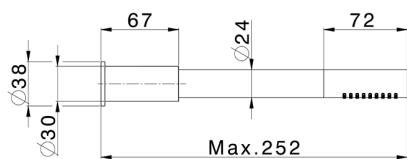

AVAILABLE FINISHINGS

D1 D1 Brushed Inox

CHARACTERISTICS

Cartridge Spare Parts **ZZ9B871000**

40 mm Progressive single-lever cartridge

2026-04-04