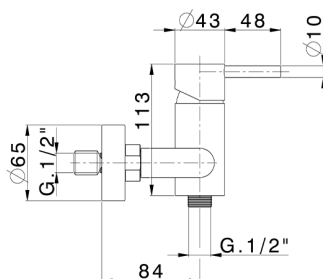

Progressive shower mixer, with shower set XION_XI000451

MODEL **XI000451**

Progressive shower mixer, with shower set, wall mounted adjustable handshower bracket, D.22 mm INOX minimalistic one spray handshower, 150 cm Stainless Steel flexible hose, Inox AISI 304

AVAILABLE FINISHINGS

D1 D1 Brushed Inox

CHARACTERISTICS

Cartridge Spare Parts **ZZ9B871000**

40 mm Progressive single-lever cartridge

2026-04-04