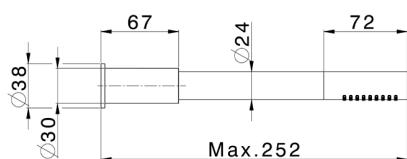

AVAILABLE FINISHINGS

**D1** D1 Brushed Inox

CHARACTERISTICS

Cartridge Spare Parts **ZZ9B871000**

**40 mm Progressive single-lever cartridge**

2026-06-04