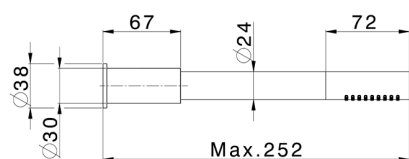

AVAILABLE FINISHINGS

D1 D1 Brushed Inox

CHARACTERISTICS

Cartridge Spare Parts **ZZ9B871000**

40 mm Progressive single-lever cartridge

2026-04-28