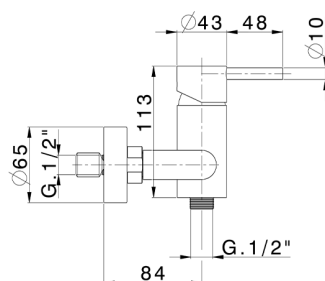

Progressive shower mixer, with shower set XION_XI000451

MODEL **XI000451**

Progressive shower mixer, with shower set, wall mounted adjustable handshower bracket, D.22 mm INOX minimalistic one spray handshower, 150 cm Stainless Steel flexible hose, Inox AISI 304

AVAILABLE FINISHINGS

D1 D1 Brushed Inox

CHARACTERISTICS

Cartridge Spare Parts **ZZ9B871000**

40 mm Progressive single-lever cartridge

2026-04-28