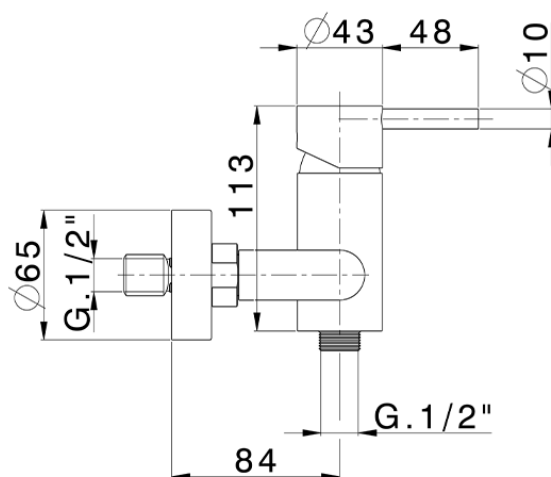

Progressive shower mixer, with shower set XION_XI000451

XI000451

<https://en.cisal.it/progressive-shower-mixer-with-shower-set-xion-xi000451>

2026-04-04