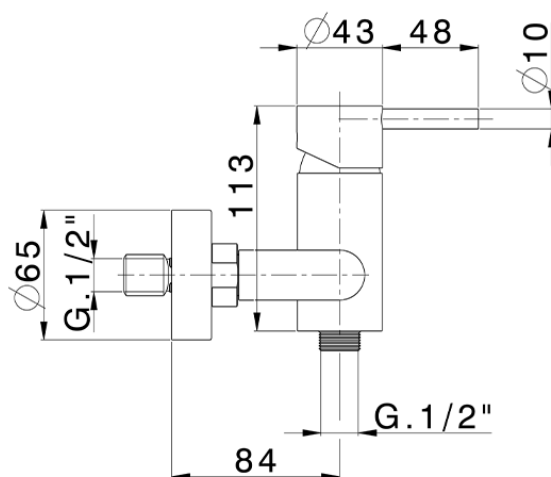

Progressive shower mixer, with shower set XION_XI000451

XI000451

<https://en.cisal.it/progressive-shower-mixer-with-shower-set-xion-xi000451>

2026-04-24