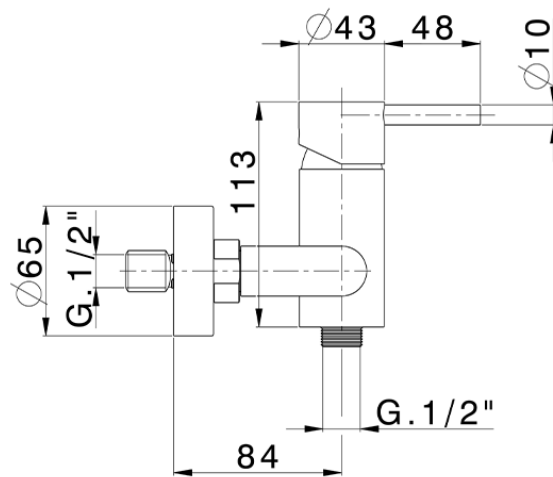

Progressive shower mixer, with shower set XION_XI000451

XI000451

<https://en.cisal.it/progressive-shower-mixer-with-shower-set-xion-xi000451>

2026-06-04