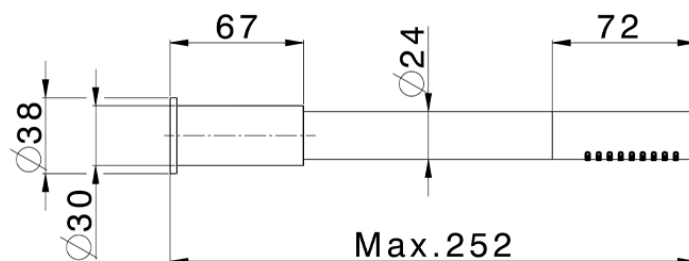

Progressive shower mixer, with shower set XION_XI000451

XI000451

<https://en.cisal.it/progressive-shower-mixer-with-shower-set-xion-xi000451>

2026-04-24