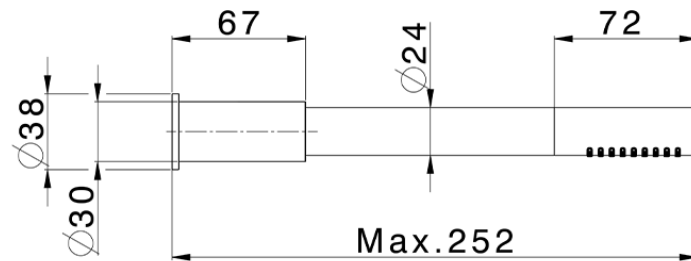

Progressive shower mixer, with shower set XION_XI000451

XI000451

<https://en.cisal.it/progressive-shower-mixer-with-shower-set-xion-xi000451>

2026-06-04