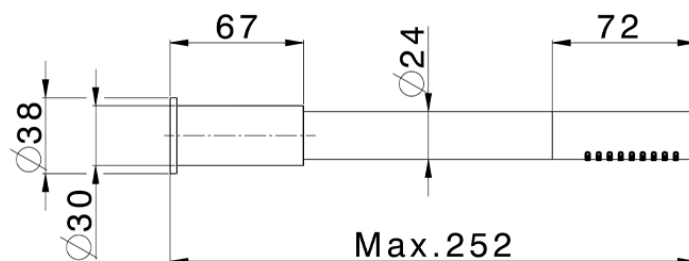

Progressive shower mixer, with shower set XION_XI000451

XI000451

<https://en.cisal.it/progressive-shower-mixer-with-shower-set-xion-xi000451>

2026-04-04