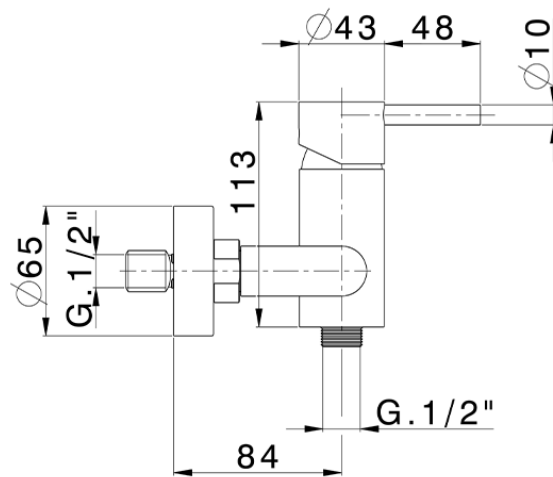

Progressive shower mixer, with shower set XION_XI000451

XI000451

<https://en.cisal.it/progressive-shower-mixer-with-shower-set-xion-xi000451>

2026-05-15