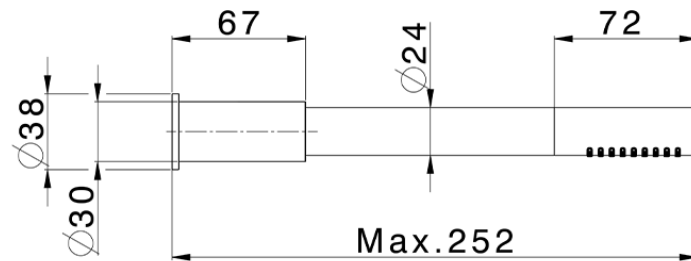

Progressive shower mixer, with shower set XION_XI000451

XI000451

<https://en.cisal.it/progressive-shower-mixer-with-shower-set-xion-xi000451>

2026-05-15