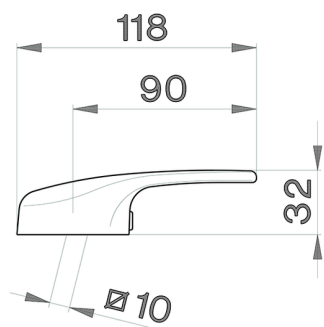

Lever for single lever mixer 'EU' SPARE PARTS_ZZ928570

MODEL **ZZ928570**

Lever for single lever mixer 'EU'

AVAILABLE FINISHINGS

-  **21** 21 Chrome
-  **26** 26 Old Copper
-  **41** 41 White
-  **49** 49 Terre de France