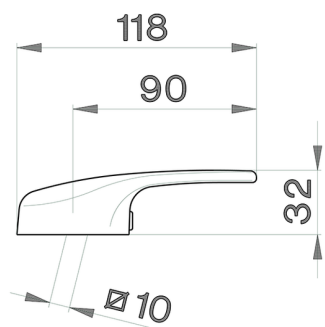

Lever for single lever mixer 'EU' SPARE PARTS_ZZ928570

MODEL **ZZ928570**

Lever for single lever mixer 'EU'

AVAILABLE FINISHINGS

21 21 Chrome

26 26 Old Copper

41 41 White

49 49 Terre de France

CHARACTERISTICS

2026-06-10