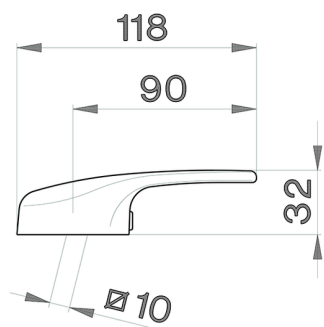

Lever for single lever mixer 'EU' SPARE PARTS_ZZ928570

MODEL **ZZ928570**

Lever for single lever mixer 'EU'

AVAILABLE FINISHINGS

- **21** 21 Chrome
- **26** 26 Old Copper
- **41** 41 White
- **49** 49 Terre de France

CHARACTERISTICS

2026-05-20